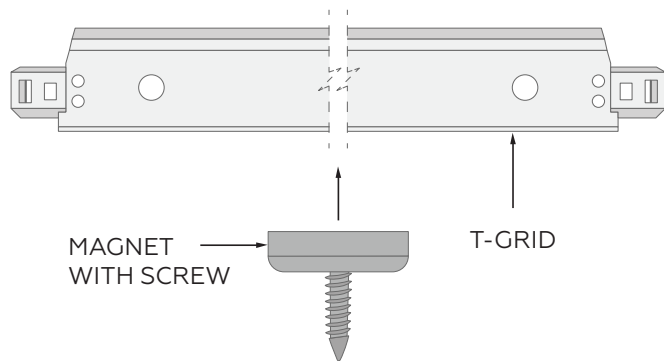

MOUNTING OPTIONS

MAGNETS

Compatible with 15/16" t-grid or unistrut.

Starting mount is 12" on either side. Choose any point on the baffle for additional mounting locations.

*This applies to all mounting options