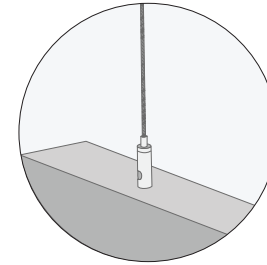

CABLE GRIPPERS