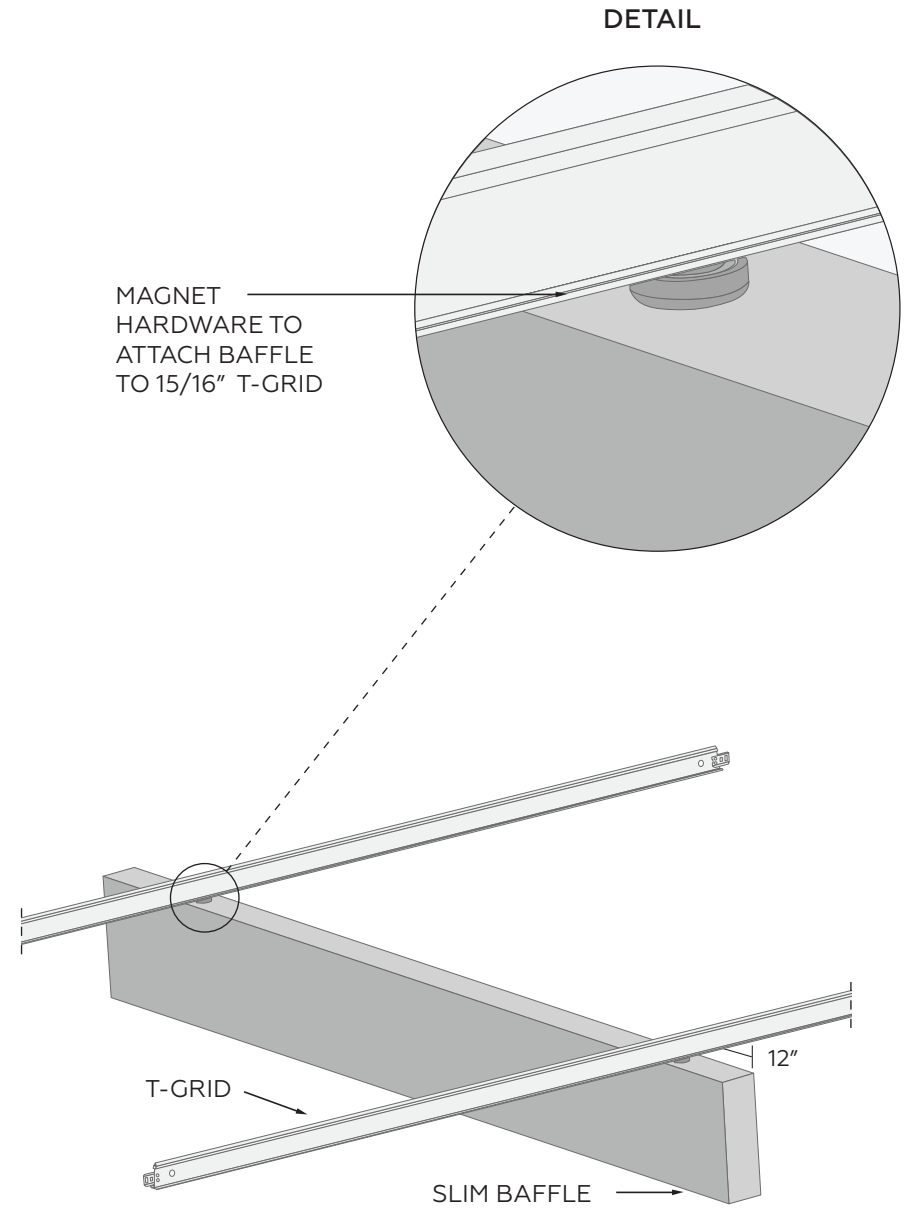

MOUNTING OPTIONS

MAGNETS

Compatible with 15/16" t-grid or unistrut.

Starting mount is 12" on either side. Choose any point on the baffle for additional mounting locations.

*This applies to all mounting options