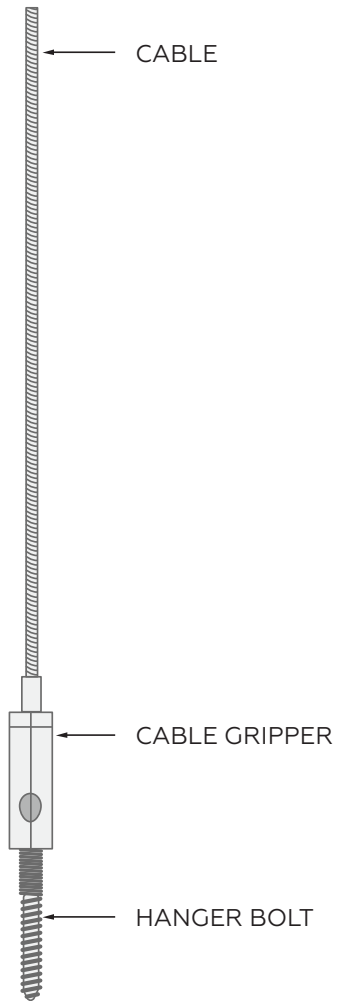

MOUNTING OPTIONS

CABLE GRIPPERS