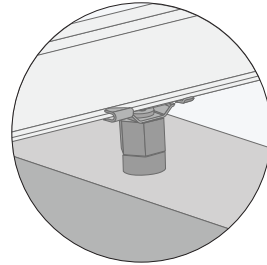

TWIST CLIPS