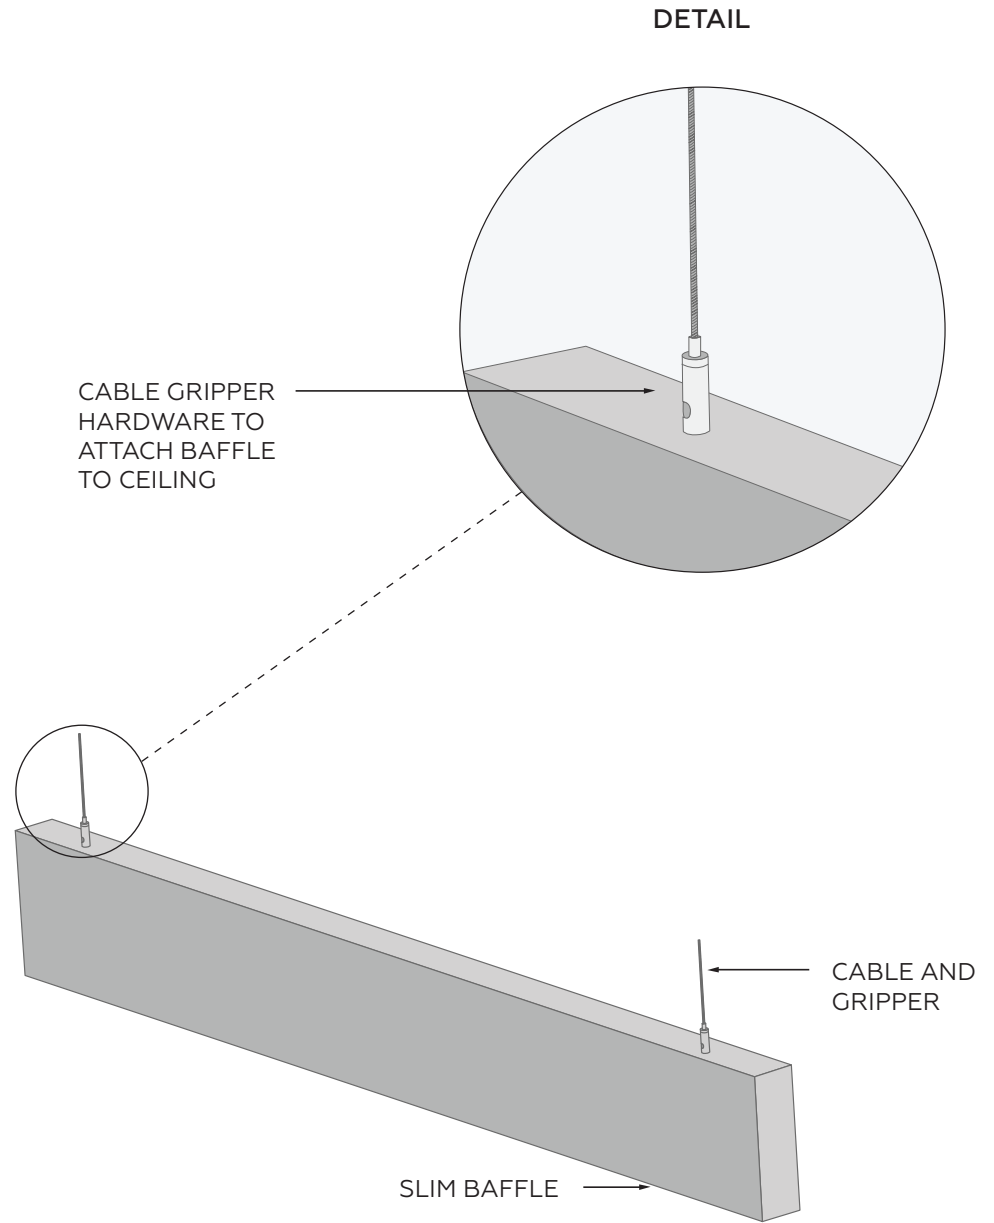

MOUNTING OPTIONS

CABLE GRIPPERS