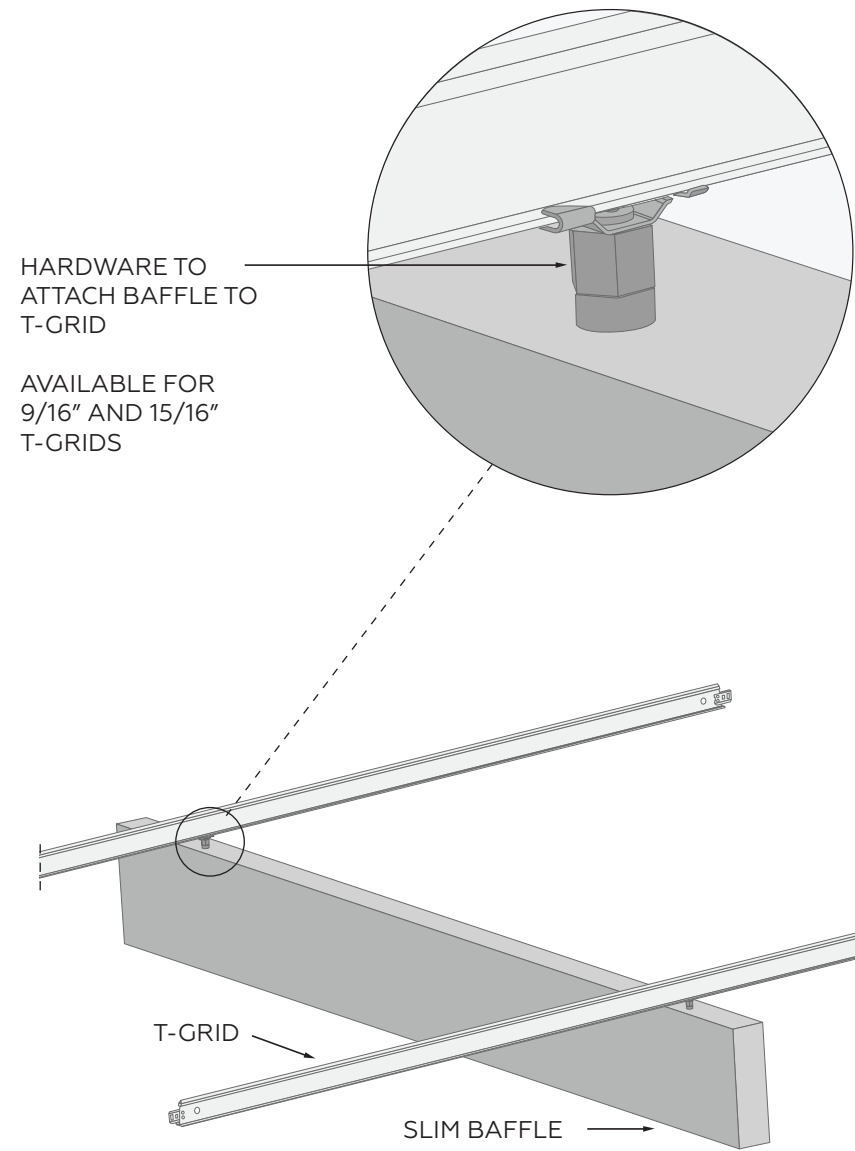

MOUNTING OPTIONS

TWIST CLIPS

Compatible with 9/16" and 15/16" t-grids.

DETAIL