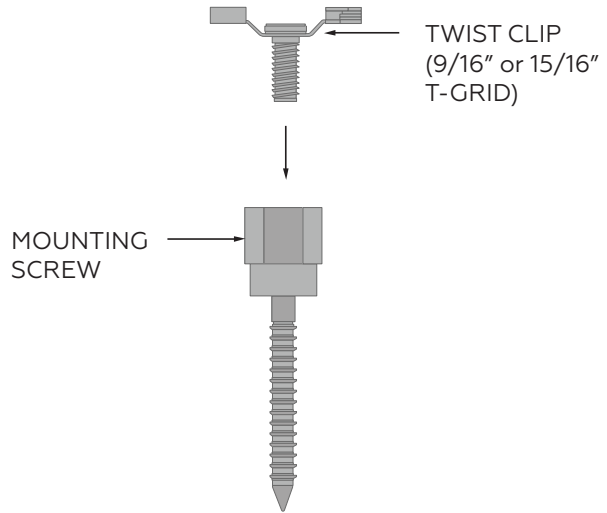

MOUNTING OPTIONS

TWIST CLIPS

Compatible with 9/16" and 15/16" t-grids.