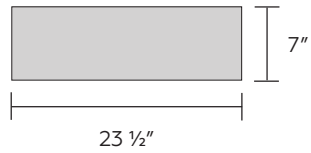

PRODUCT SPECIFICATIONS

Standard Options: 23 1/2"W x 23 1/2"L or 23 1/2"W x 47 1/2"L

Standard Height: 7"H

Thickness: 3"

PROFILE