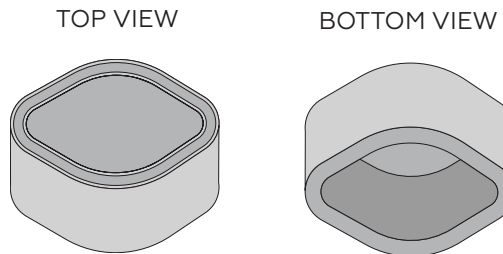

04 MAKE IT YOUR OWN

Add lids to your Luna clouds to create a unique look or conceal an exposed ceiling.
(See page 3 for more options)

SHADES by MPS

Even more color options with SHADES by MPS. (See page 6)