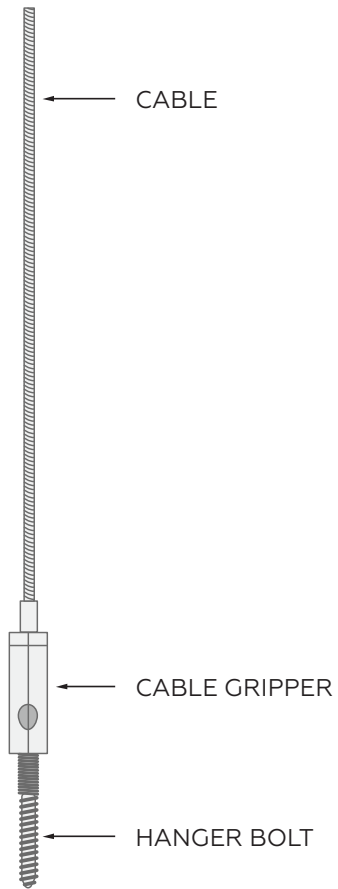

MOUNTING OPTIONS

CABLE GRIPPERS

Luna can be mounted on any ceiling type with cable grippers.