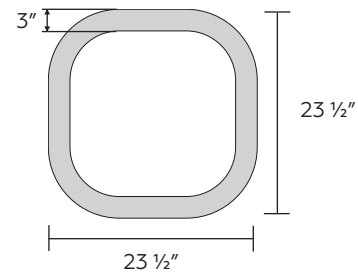

# PRODUCT SPECIFICATIONS

Standard Options: 23 1/2"W x 23 1/2"L or 23 1/2"W x 47 1/2"L

Standard Height: 7"H

Thickness: 3"

## TOP VIEW

Note: Standard dimensions shown, per box.