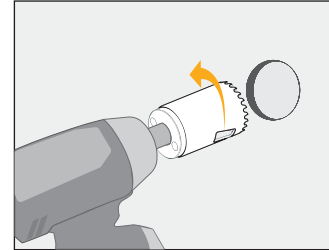

TRIMMING HOLES

When cutting a circular hole use a hole saw, and run it backwards to minimize pulling.