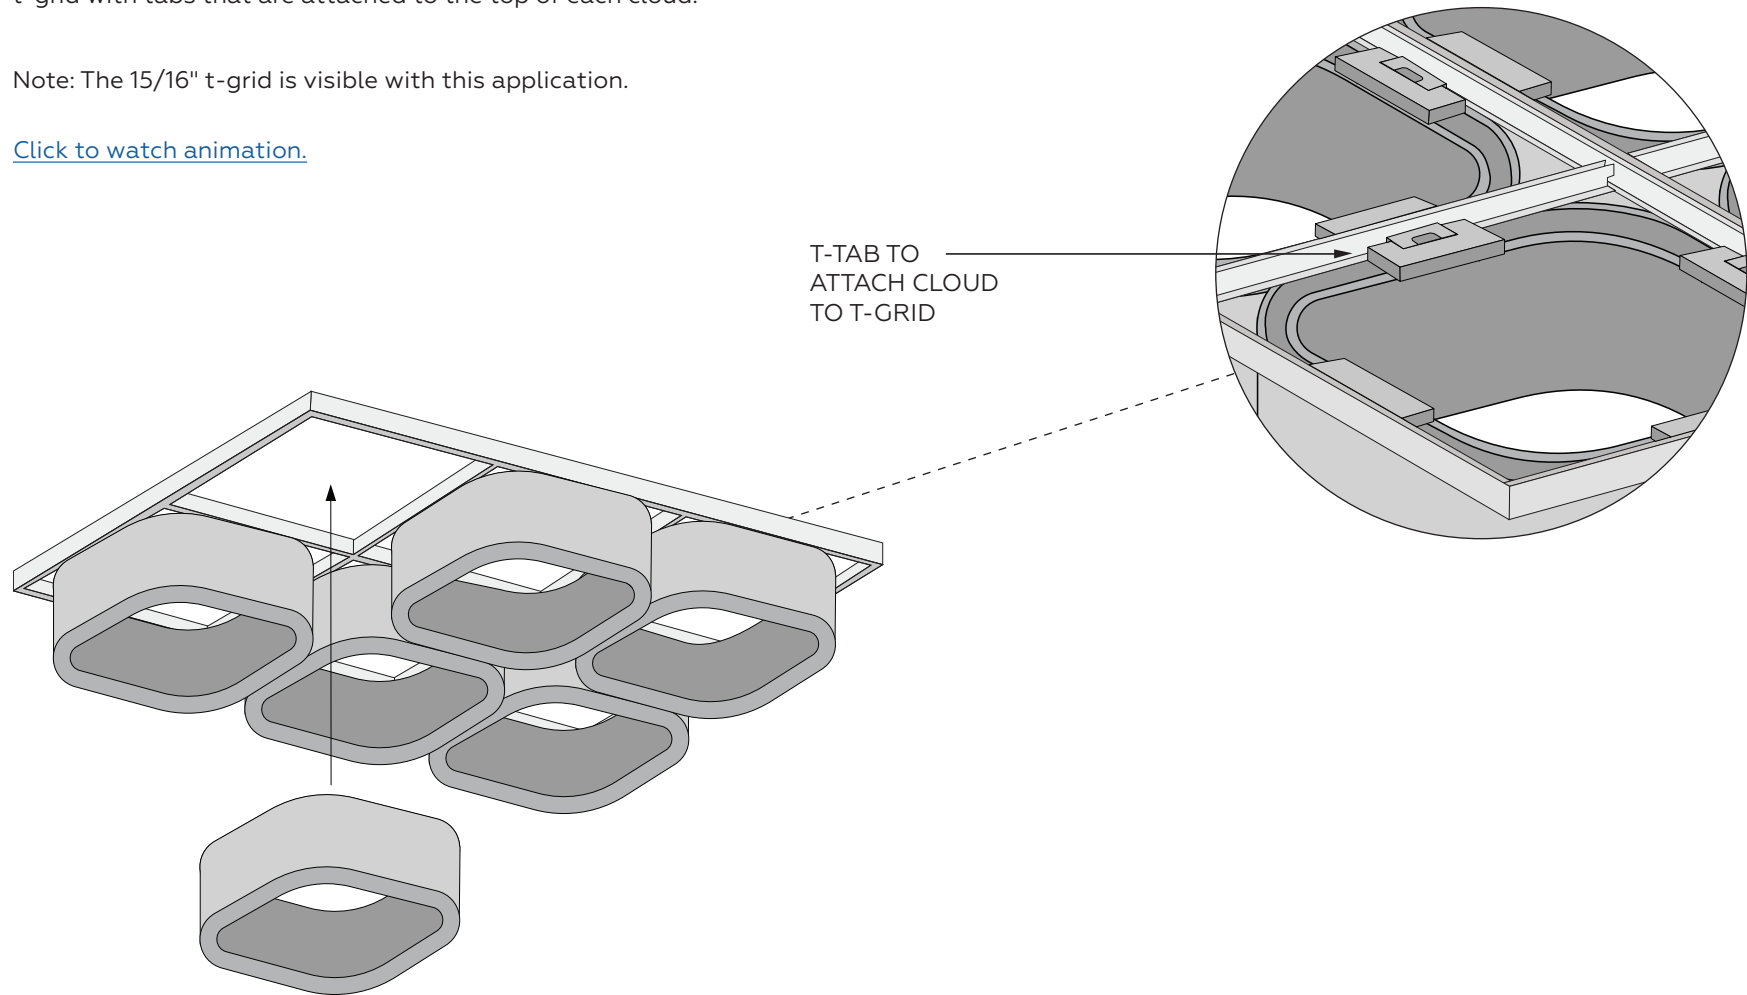

MOUNTING OPTIONS

T-TABS ON 15/16" T-GRID

Each Luna cloud settles in from below, and slides into the t-grid with tabs that are attached to the top of each cloud.

Note: The 15/16" t-grid is visible with this application.

[Click to watch animation.](#)

Note: Each Luna cloud can be independently removed.