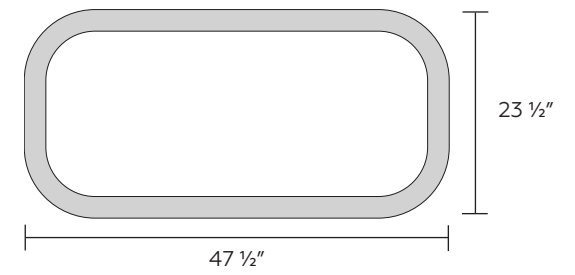

# PRODUCT SPECIFICATIONS

Standard Options: 23 1/2"W x 23 1/2"L or 23 1/2"W x 47 1/2"L

Standard Height: 7"H

Thickness: 3"

## TOP VIEW

Note: Standard dimensions shown, per box.