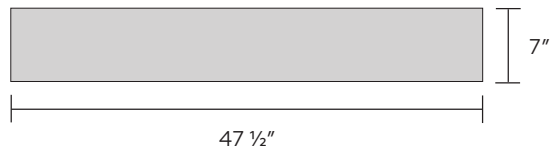

PRODUCT SPECIFICATIONS

Standard Options: 23 1/2"W x 23 1/2"L or 23 1/2"W x 47 1/2"L

Standard Height: 7"H

Thickness: 3"

PROFILE