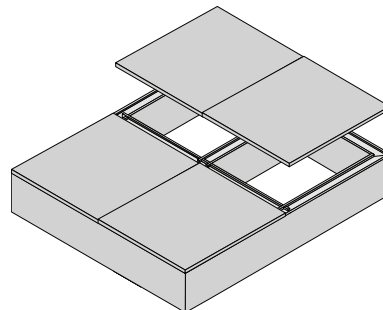

STANDARD DIMENSIONS

Variable 24" L x 24" W - 100" L x 100" W
Standard 7" H

PROFILE

MOUNTING

- Mounting hardware is modular and designed to mount anywhere on the baffle
- Up to 36" between mounting locations is recommended

TOP VIEW

Note: Standard dimensions shown, per box.

Custom sizes available.

PRODUCT SPECIFICATIONS

STANDARD AND CUSTOM OPTIONS

Choose from one of our standard Frame options or customize it to fit your project needs.

OVERHANG

CURVED

Standard 21" radius for curved corners.

VARIABLE HEIGHT

TRIANGLES

Add a panel across each square opening to create triangular openings for a unique geometrical look.

LIDS

Add a panel above each square opening to create a flat top for your Frame.