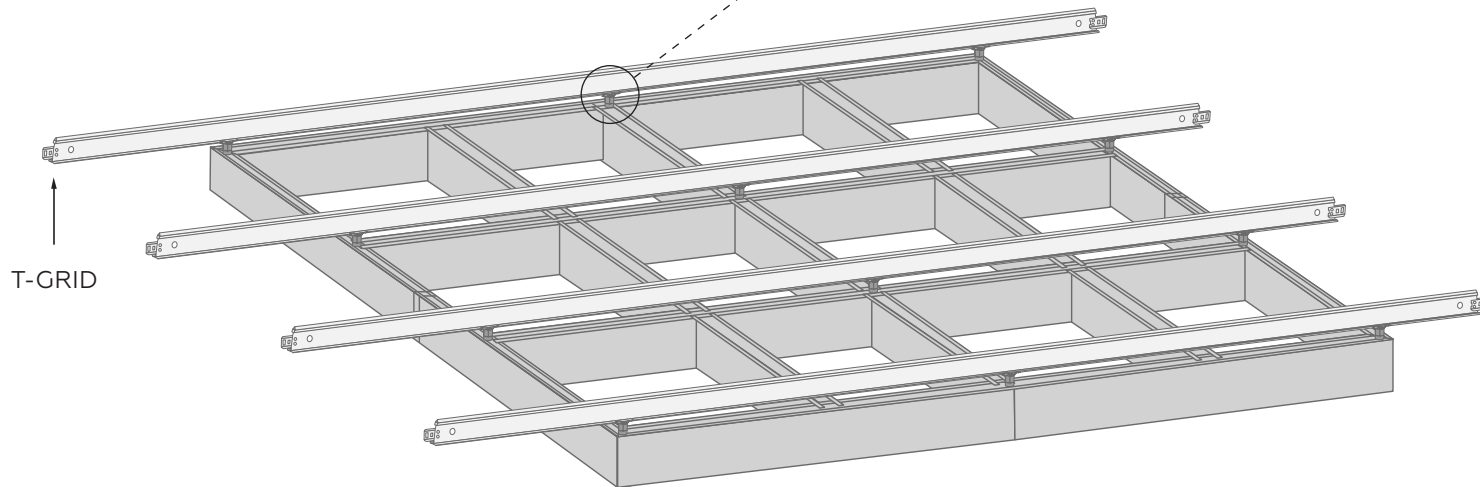

TWIST CLIPS

CABLE GRIPPERS

MOUNTING OPTIONS

TWIST CLIPS

Compatible with 9/16" and 15/16" t-grids.

DETAIL

HARDWARE TO
ATTACH BAFFLE
TO T-GRID

AVAILABLE FOR
9/16" AND 15/16"
T-GRIDS