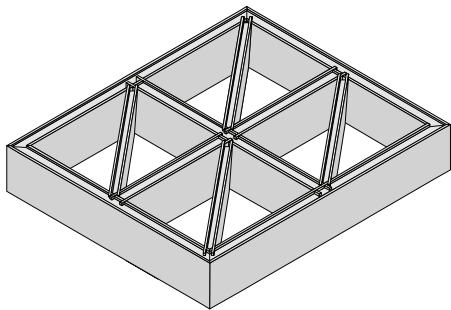

FRAME

felt wall

HOW TO SPECIFY

Frame acoustic ceiling baffles offer a minimal, yet dimensional geometric element for any space. Available in uniform or variable height, Frame is a creative alternative to the traditional drop ceiling.

STANDARD DIMENSIONS

Variable 24" L x 24" W - 100" L x 100" W
Standard 7" H

PROFILE

MOUNTING

- Mounting hardware is modular and designed to mount anywhere on the baffle
- Up to 36" between mounting locations is recommended

TOP VIEW

Note: Standard dimensions shown, per box.

Custom sizes available.

PRODUCT SPECIFICATIONS

STANDARD AND CUSTOM OPTIONS

Choose from one of our standard Frame options or customize it to fit your project needs.

OVERHANG

CURVED

Standard 21" radius for curved corners.

VARIABLE HEIGHT

TRIANGLES

Add a panel across each square opening to create triangular openings for a unique geometrical look.

LIDS

Add a panel above each square opening to create a flat top for your Frame.