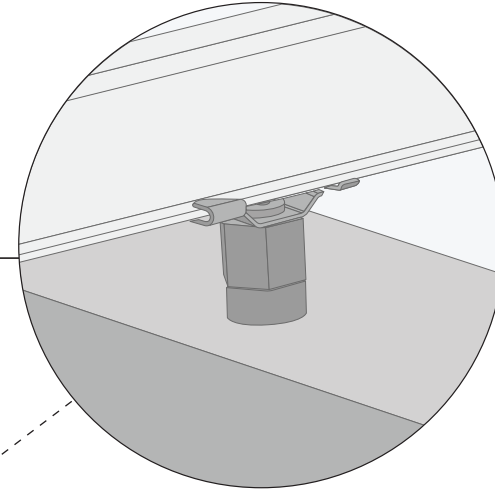

MOUNTING OPTIONS

MOUNTING ON T-GRID & UNISTRUT

Frame baffles are intended for "On Grid" or "T-Bar Ceiling", or Unistrut mounting and are to be installed with twist clips or cable grippers.

Continue for details on each mounting option.

TWIST CLIPS

CABLE GRIPPERS

MOUNTING OPTIONS

TWIST CLIPS

Compatible with 9/16" and 15/16" t-grids.

DETAIL

HARDWARE TO
ATTACH BAFFLE
TO T-GRID

AVAILABLE FOR
9/16" AND 15/16"
T-GRIDS

MOUNTING OPTIONS

CABLE GRIPPERS

DETAIL

MOUNTING OPTIONS

UNISTRUT

Frame can be suspended from Unistrut using threaded rods and screws, allowing for secure and adjustable mounting to structure above.