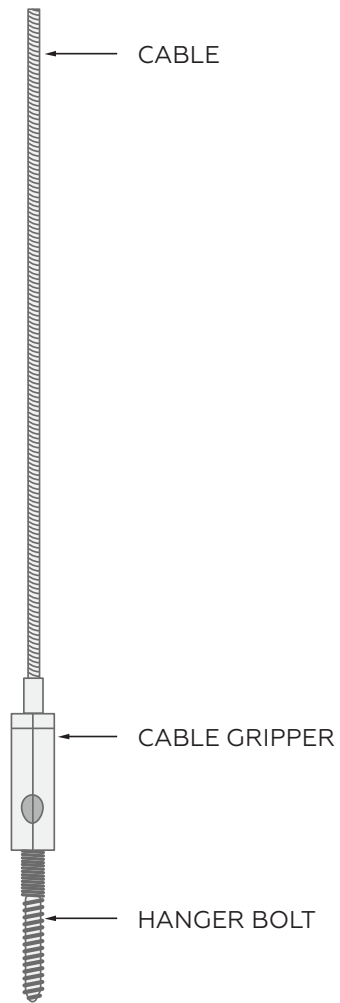

STANDARD DIMENSIONS

Variable 24" L x 24" W - 100" L x 100" W
Standard 7" H

PROFILE

MOUNTING

- Mounting hardware is modular and designed to mount anywhere on the baffle
- Up to 36" between mounting locations is recommended

TWIST CLIPS

CABLE GRIPPERS

MOUNTING OPTIONS

TWIST CLIPS

Compatible with 9/16" and 15/16" t-grids.

DETAIL

HARDWARE TO
ATTACH BAFFLE
TO T-GRID

AVAILABLE FOR
9/16" AND 15/16"
T-GRIDS

MOUNTING OPTIONS

CABLE GRIPPERS

DETAIL

MOUNTING OPTIONS

UNISTRUT

Frame can be suspended from Unistrut using threaded rods and screws, allowing for secure and adjustable mounting to structure above.