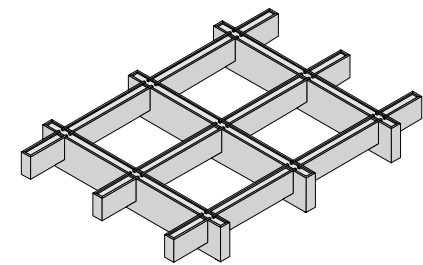

FRAME

felt wall

HOW TO SPECIFY

Frame acoustic ceiling baffles offer a minimal, yet dimensional geometric element for any space. Available in uniform or variable height, Frame is a creative alternative to the traditional drop ceiling.

STANDARD DIMENSIONS

Variable 24" L x 24" W - 100" L x 100" W
Standard 7" H

PROFILE

MOUNTING

- Mounting hardware is modular and designed to mount anywhere on the baffle
- Up to 36" between mounting locations is recommended

TOP VIEW

Note: Standard dimensions shown, per box.

Custom sizes available.

PRODUCT SPECIFICATIONS

STANDARD AND CUSTOM OPTIONS

Choose from one of our standard Frame options or customize it to fit your project needs.

OVERHANG

CURVED

Standard 21" radius for curved corners.

VARIABLE HEIGHT

TRIANGLES

Add a panel across each square opening to create triangular openings for a unique geometrical look.

LIDS

Add a panel above each square opening to create a flat top for your Frame.