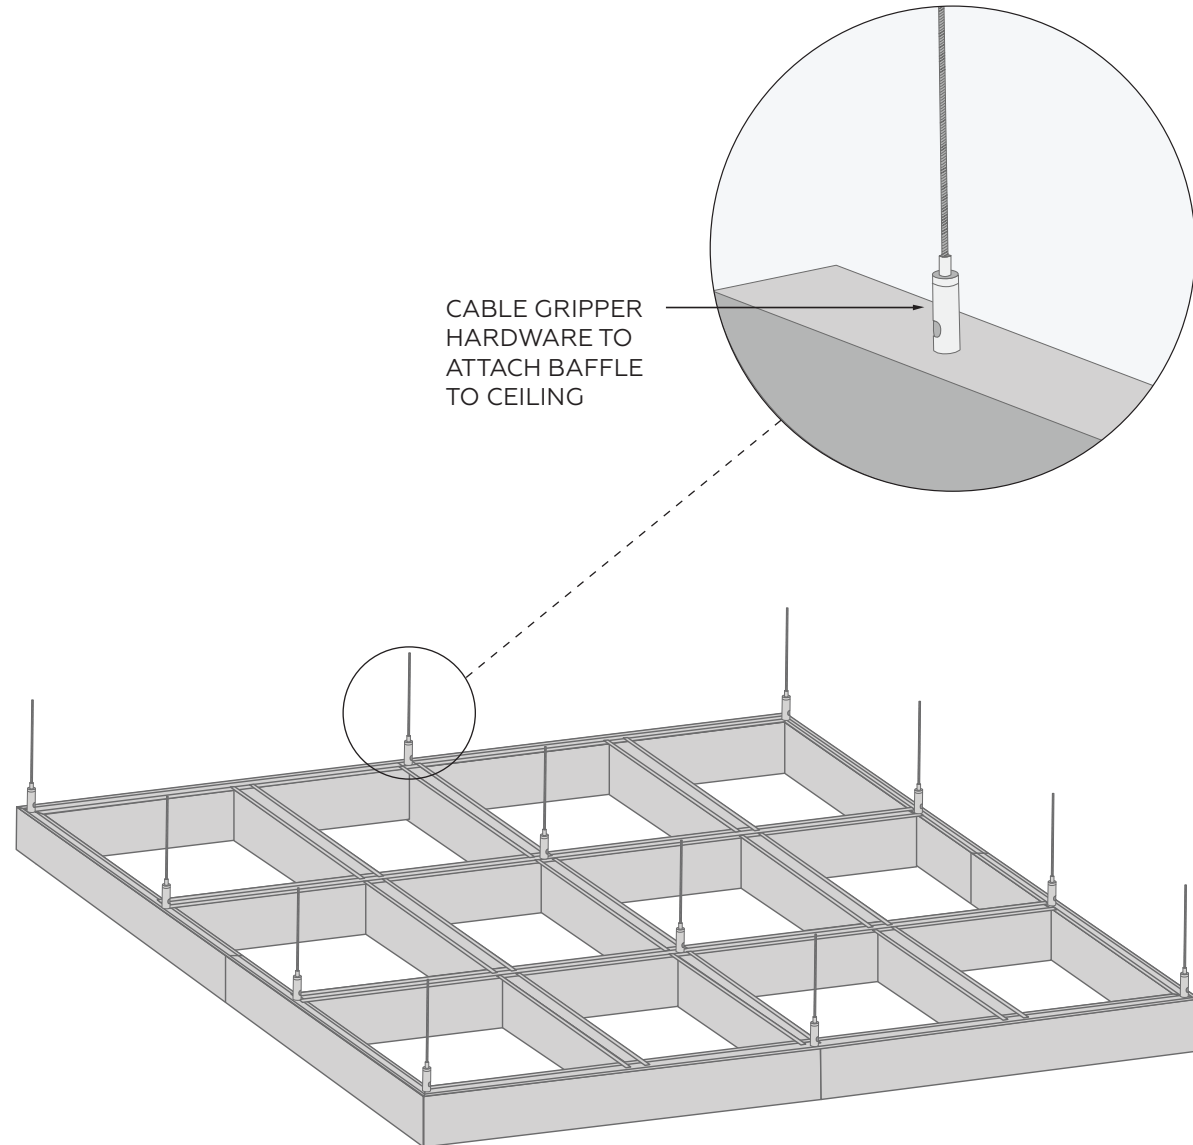

MOUNTING OPTIONS

MOUNTING ON T-GRID & UNISTRUT

Frame baffles are intended for "On Grid" or "T-Bar Ceiling", or Unistrut mounting and are to be installed with twist clips or cable grippers.

Continue for details on each mounting option.

TWIST CLIPS

CABLE GRIPPERS

MOUNTING OPTIONS

TWIST CLIPS

Compatible with 9/16" and 15/16" t-grids.

DETAIL

HARDWARE TO
ATTACH BAFFLE
TO T-GRID

AVAILABLE FOR
9/16" AND 15/16"
T-GRIDS

MOUNTING OPTIONS

CABLE GRIPPERS

DETAIL

MOUNTING OPTIONS

UNISTRUT

Frame can be suspended from Unistrut using threaded rods and screws, allowing for secure and adjustable mounting to structure above.