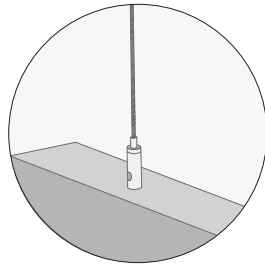

MOUNTING OPTIONS

MOUNTING ON T-GRID & UNISTRUT

Frame baffles are intended for "On Grid" or "T-Bar Ceiling", or Unistrut mounting and are to be installed with twist clips or cable grippers.

Continue for details on each mounting option.

TWIST CLIPS

CABLE GRIPPERS

MOUNTING OPTIONS

TWIST CLIPS

Compatible with 9/16" and 15/16" t-grids.

DETAIL

HARDWARE TO
ATTACH BAFFLE
TO T-GRID

AVAILABLE FOR
9/16" AND 15/16"
T-GRIDS