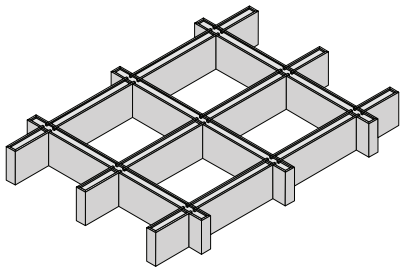

FRAME

felt wall

HOW TO SPECIFY

Frame acoustic ceiling baffles offer a minimal, yet dimensional geometric element for any space. Available in uniform or variable height, Frame is a creative alternative to the traditional drop ceiling.

STANDARD DIMENSIONS

Variable 24" L x 24" W - 100" L x 100" W
Standard 7" H

PROFILE

MOUNTING

- Mounting hardware is modular and designed to mount anywhere on the baffle
- Up to 36" between mounting locations is recommended

TOP VIEW

Note: Standard dimensions shown, per box.

Custom sizes available.

PRODUCT SPECIFICATIONS

STANDARD AND CUSTOM OPTIONS

Choose from one of our standard Frame options or customize it to fit your project needs.

OVERHANG

CURVED

Standard 21" radius for curved corners.

VARIABLE HEIGHT

TRIANGLES

Add a panel across each square opening to create triangular openings for a unique geometrical look.

LIDS

Add a panel above each square opening to create a flat top for your Frame.