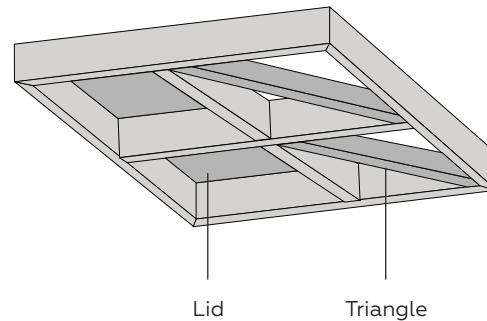

04 MAKE IT YOUR OWN!

Customize your Frame by adding panels. (See page 4)

SHADES by MPS™

Even more color options with SHADES by MPS. (See page 6)