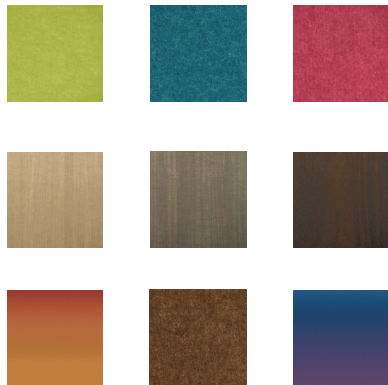

03 COLORS

Standard. Woodgrains. Customs. What's your color? (See page 6)