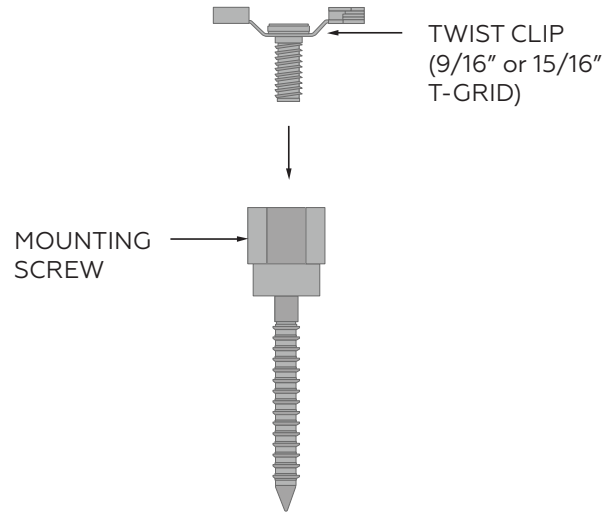

MOUNTING OPTIONS

MOUNTING ON T-GRID & UNISTRUT

Frame baffles are intended for "On Grid" or "T-Bar Ceiling", or Unistrut mounting and are to be installed with twist clips or cable grippers.

Continue for details on each mounting option.

TWIST CLIPS

CABLE GRIPPERS

MOUNTING OPTIONS

TWIST CLIPS

Compatible with 9/16" and 15/16" t-grids.

DETAIL

HARDWARE TO
ATTACH BAFFLE
TO T-GRID

AVAILABLE FOR
9/16" AND 15/16"
T-GRIDS

MOUNTING OPTIONS

CABLE GRIPPERS

DETAIL

MOUNTING OPTIONS

UNISTRUT

Frame can be suspended from Unistrut using threaded rods and screws, allowing for secure and adjustable mounting to structure above.