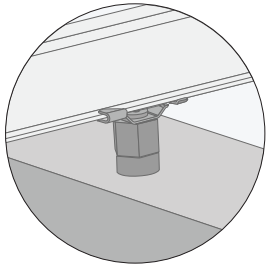

MOUNTING OPTIONS

MOUNTING ON T-GRID & UNISTRUT

Frame baffles are intended for "On Grid" or "T-Bar Ceiling", or Unistrut mounting and are to be installed with twist clips or cable grippers.

Continue for details on each mounting option.