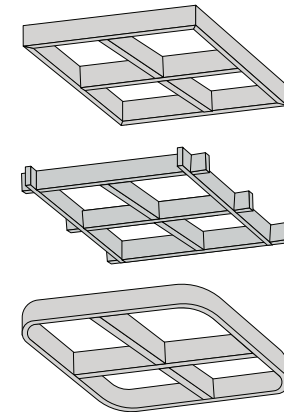

02 BAFFLE OPTIONS

Does your project call for a straight-edge, overhang, or curved Frame baffle?