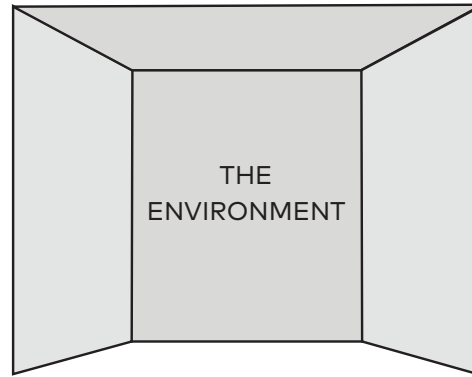

HOW TO SPECIFY

Frame acoustic ceiling baffles offer a minimal, yet dimensional geometric element for any space. Available in uniform or variable height, Frame is a creative alternative to the traditional drop ceiling.

01 SPECS

Tell us about your space, the design, and dimensions.