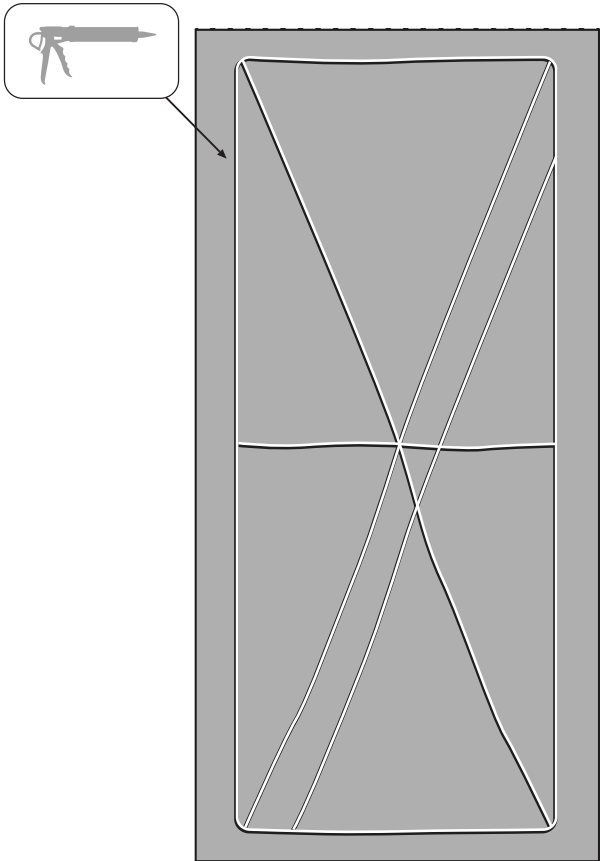

WEDGE

felt wall

HOW TO SPECIFY

Wedge is Defined by sharp v-cut angles and a clean, structured rhythm, Wedge introduces depth and movement without overwhelming a space. Its geometric form and subtle secondary color reveal work in harmony to create visual interest while supporting acoustic comfort. From workspaces and education to hospitality and beyond, Wedge adapts easily to a variety of modern interiors.

DRY FIT

Before applying adhesive, dry fit the first panel to the wall.

Note: to avoid irregularity, we recommend applying to the top of a baseboard.

INSTALLATION OVERVIEW

APPLY CONSTRUCTION ADHESIVE

BACK OF PANEL