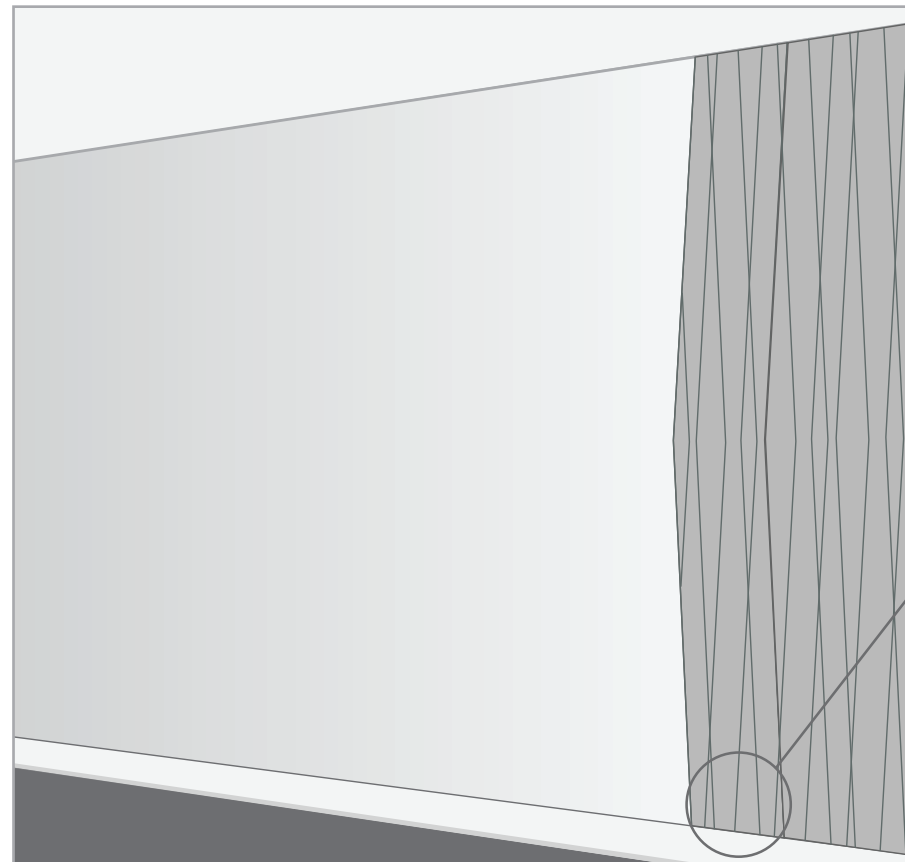

INSTALLATION OVERVIEW

SEE INSTALL GUIDE FOR DETAILED STEPS

TOOLS REQUIRED

Cutting tool

Steel straightedge

Drill

Hole saw

Construction adhesive

DRY FIT

Before applying adhesive, dry fit the first panel to the wall.

Note: to avoid irregularity, we recommend applying to the top of a baseboard.