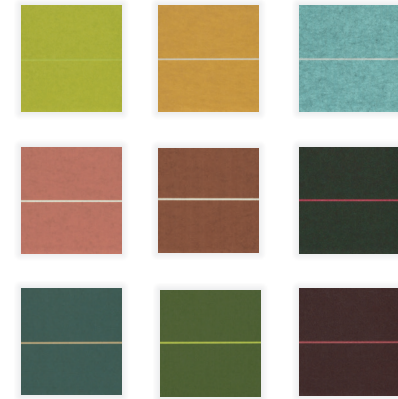

WEDGE

felt wall

HOW TO SPECIFY

Wedge is Defined by sharp v-cut angles and a clean, structured rhythm, Wedge introduces depth and movement without overwhelming a space. Its geometric form and subtle secondary color reveal work in harmony to create visual interest while supporting acoustic comfort. From workspaces and education to hospitality and beyond, Wedge adapts easily to a variety of modern interiors.

01 SPECS

Tell us about your space, the design, and dimensions.

02 COLORWAYS

Over 50 standard colorways. What's your color?

03 PATTERN OPTIONS

SMALL

LARGE

Wedge is offered in two pattern sizes, small and large.

COLORS

MPS offers a range of over 50 curated colorways and woodgrains

CURATED COLORWAYS

LINEN AVOCADO	GLEEFUL AVOCADO	LILY PAD	BASIL	CACTUS	TAUPE SAND	TURTLE AVOCADO	DRIZZLE	ARTICHOKE MARBLE	PARADISE AVOCADO	ROSEMARY SAGE
ASSURED MARBLE	SILDEN CREAM	CLOUD SAGE	GRAND CANAL KHAKI	HUNT OCEAN	JADE DENIM	DELFT DENIM	STORM DENIM	SKY MARBLE	DEEP GRANITE	STILL EVERGREEN
SLATE IVORY	BLUE MARBLE	MYTHICAL SAGE	PINES IVORY	GROVE IVORY	HAZE GRAPHITE	UNDERSEA GRANITE	GARDEN WINE	ACIER SLATE	RIVER GRAPHITE	ALEXANDRITE EVERGREEN
SAND BISCUIT	COCOA CREAM	STUDIO SAND	BEIGE EARTH	COBBLE BISCUIT	BRANDYWINE KHAKI	ROJO SAND	SANGRIA	FIREWEED KHAKI	AMBER COFFEE	FRENCH MARBLE
ROSE IVORY	PEACH IVORY	GOLD SAND	ROGUE CREAM	ROSE WINE	BURGUNDY WINE	REDBUD OCEAN	PRESSED SAGE	PEPPERCORN GRANITE		