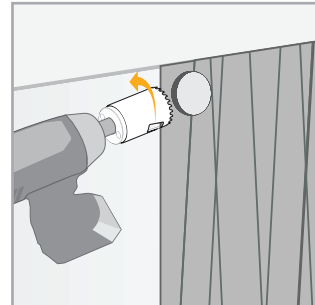

INSTALLATION OVERVIEW

SEE INSTALL GUIDE FOR DETAILED STEPS

TOOLS REQUIRED

Cutting tool

Steel straightedge

Drill

Hole saw

Construction adhesive

DRY FIT

Before applying adhesive, dry fit the first panel to the wall.

Note: to avoid irregularity, we recommend applying to the top of a baseboard.

INSTALLATION OVERVIEW

APPLY CONSTRUCTION ADHESIVE

BACK OF PANEL

TRIM AS REQUIRED

Trim panels along the end to fit using a straight edge and cutting tool.

TRIMMING HOLES

When cutting a circular hole use a hole saw, and run it backwards to minimize pulling.