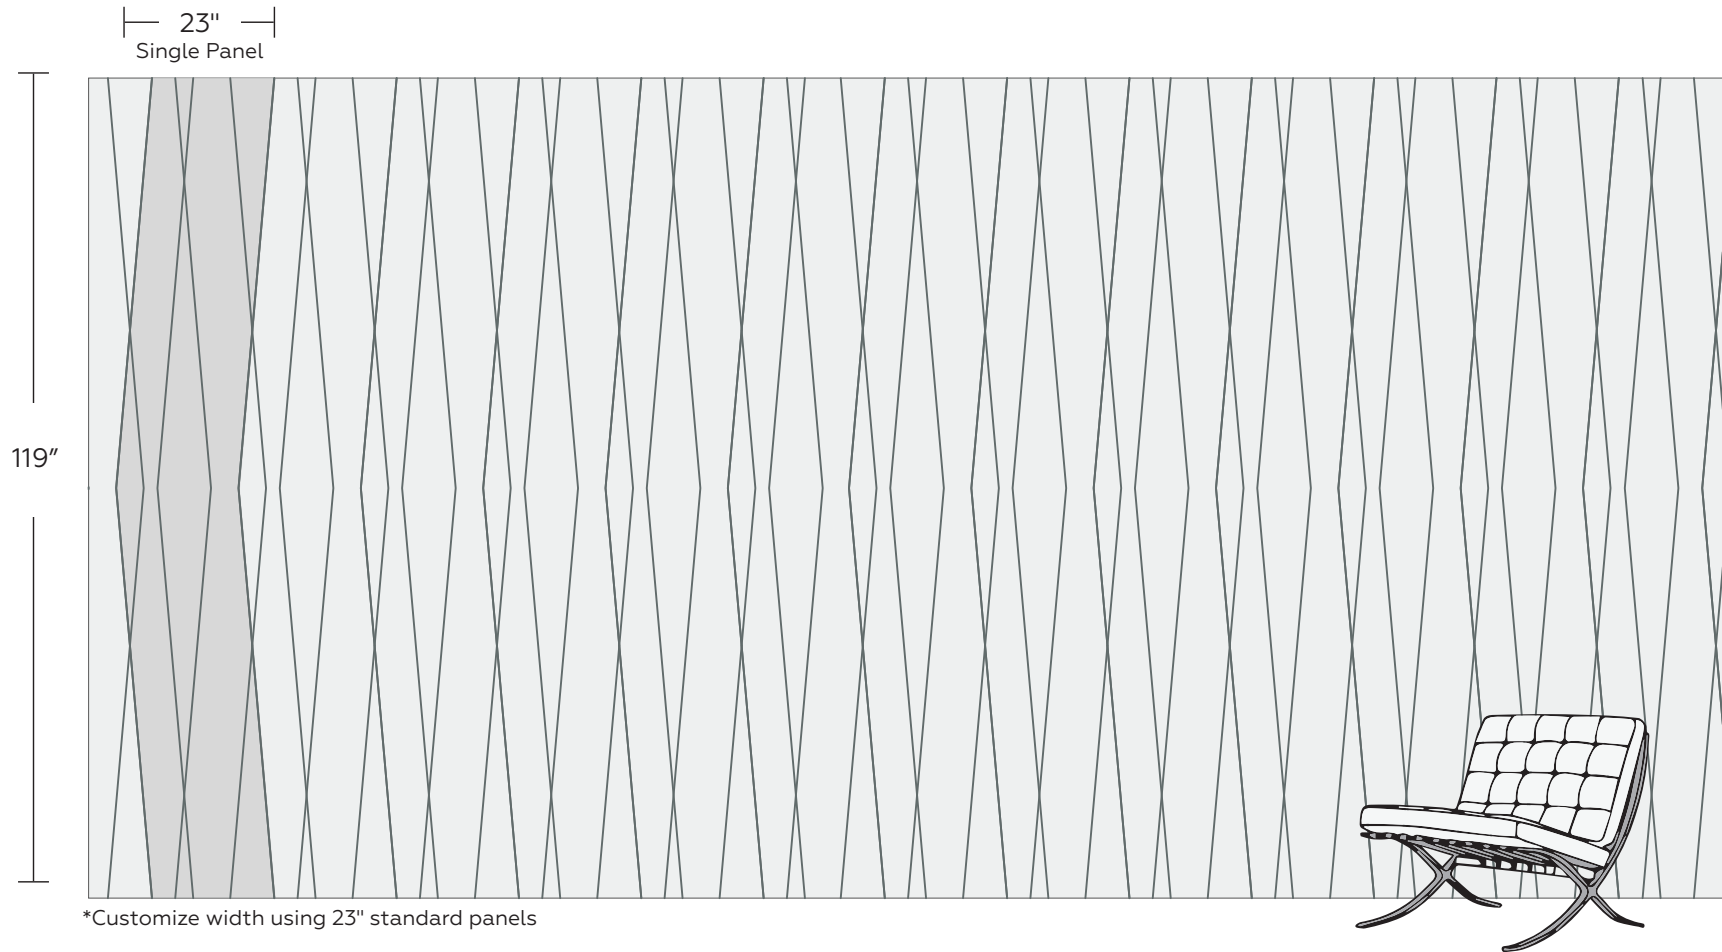

PRODUCT SPECIFICATIONS

STANDARD DIMENSIONS

Single Panel   23"W x 119"H

Felt Thickness   3/8"