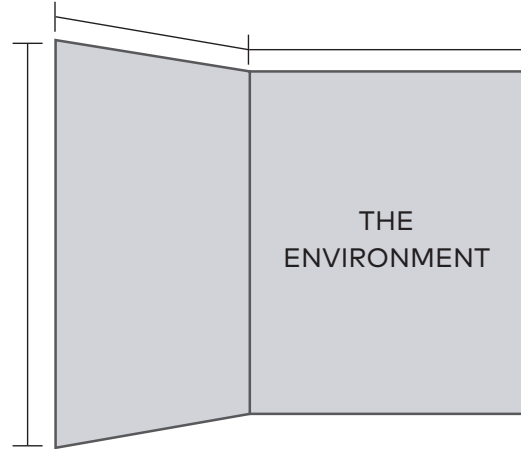

WEDGE

felt wall

HOW TO SPECIFY

Wedge is Defined by sharp v-cut angles and a clean, structured rhythm, Wedge introduces depth and movement without overwhelming a space. Its geometric form and subtle secondary color reveal work in harmony to create visual interest while supporting acoustic comfort. From workspaces and education to hospitality and beyond, Wedge adapts easily to a variety of modern interiors.

01 SPECS

Tell us about your space, the design, and dimensions.

02 COLORWAYS

Over 50 standard colorways. What's your color?

03 PATTERN OPTIONS

SMALL

LARGE

Wedge is offered in two pattern sizes, small and large.