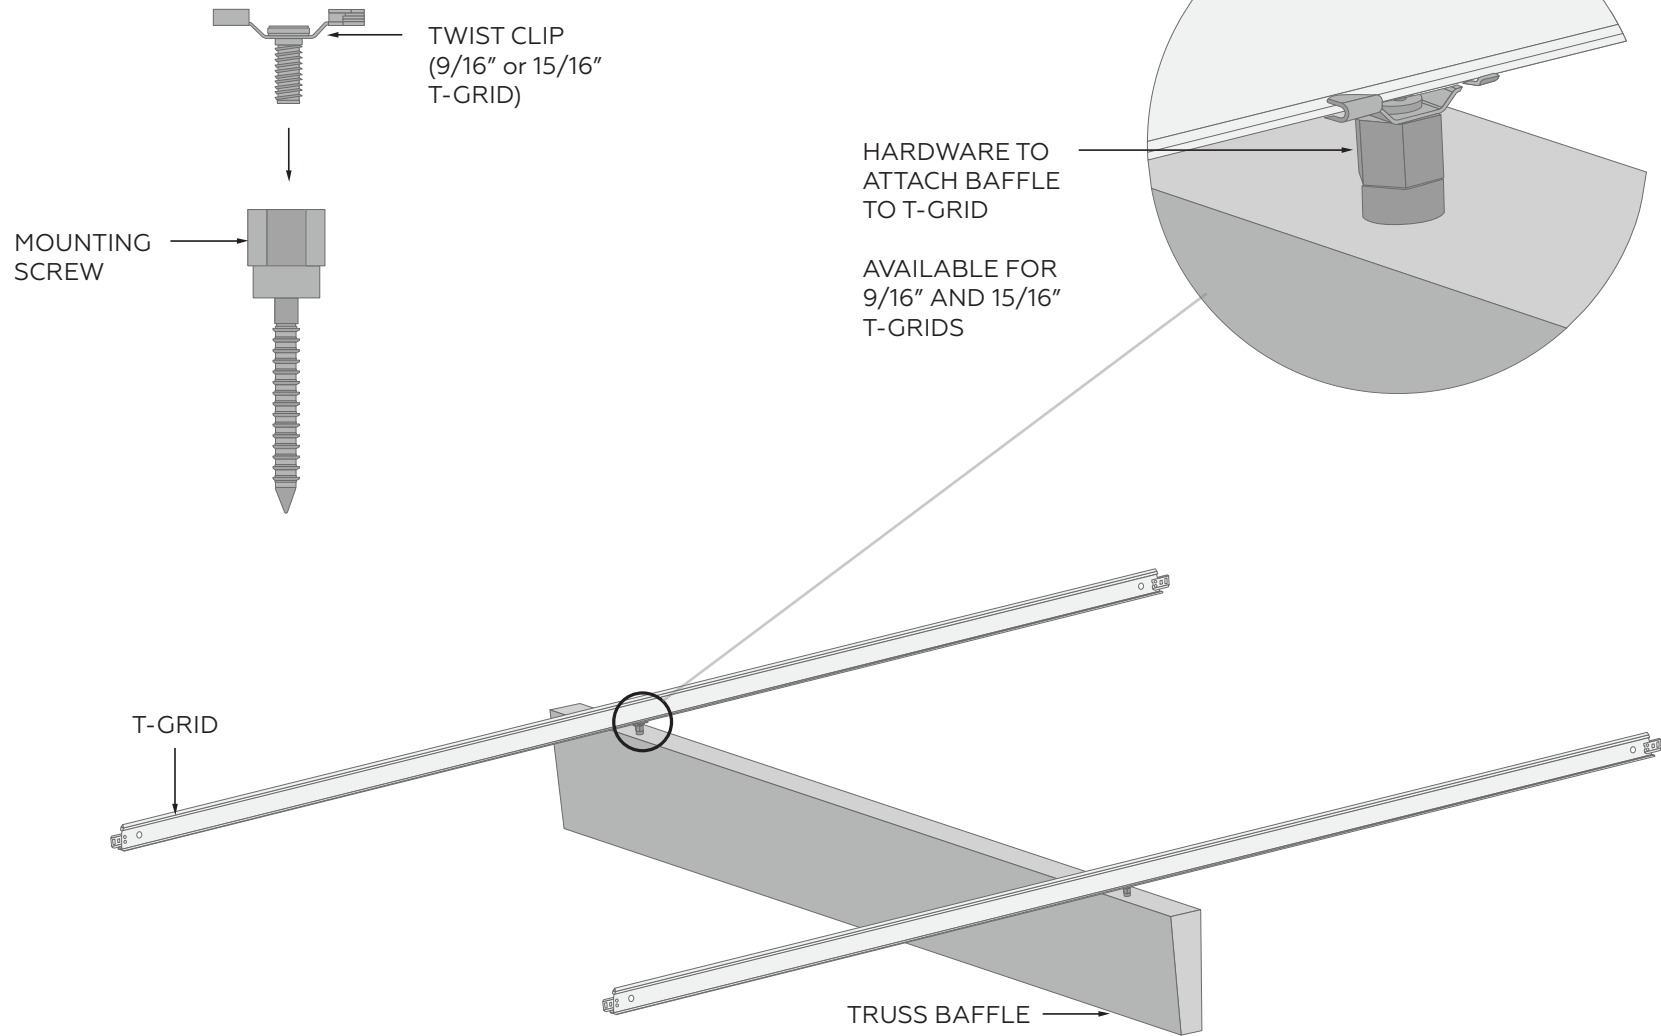

MOUNTING OPTIONS

TWIST CLIPS

Compatible with 9/16" and 15/16" t-grids.