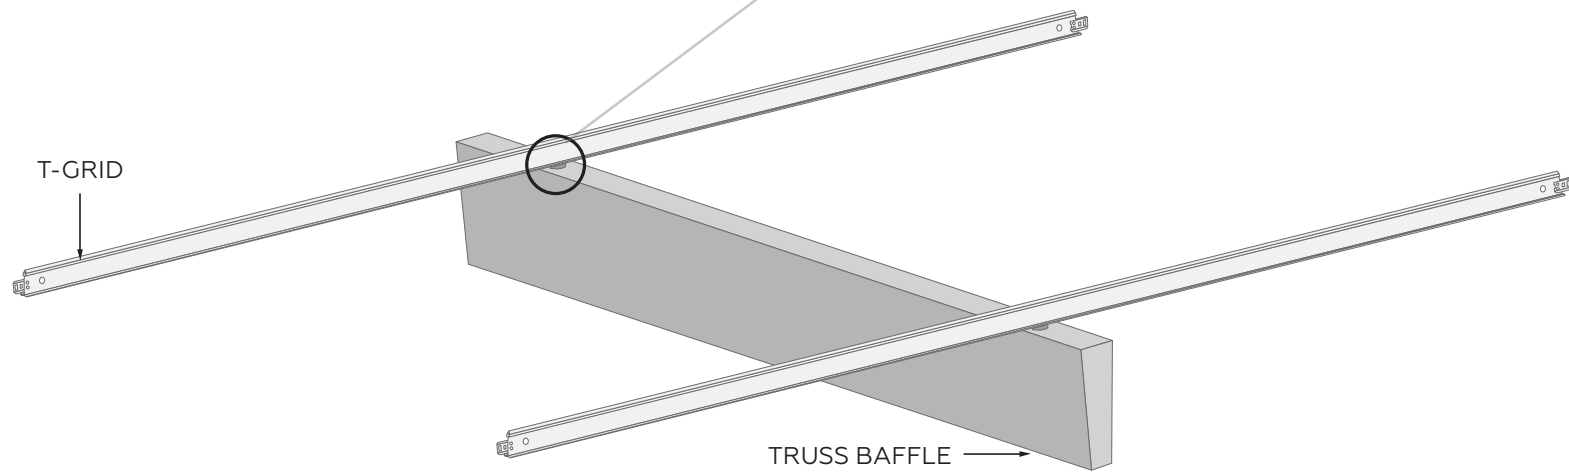

DETAIL

MAGNET
HARDWARE TO
ATTACH BAFFLE
TO 15/16" T-GRID