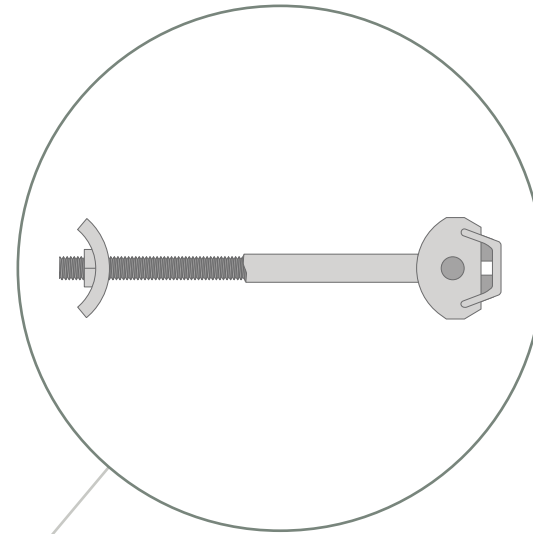

PRODUCT SPECIFICATIONS

CONTINUOUS BAFFLE

Need Truss to span a larger space?

Connect multiple baffles with a t-clamp to make it look like one, long, continuous baffle.

T-CLAMP