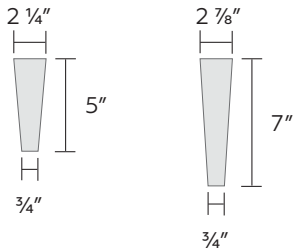

PRODUCT SPECIFICATIONS

CUSTOM BAFFLE DIMENSIONS

Variable Length 24" - 119"L

Standard 5"H or 7"H x 2 ¼" or 2 7/8"W (top)
tapers to ¾"W (bottom)

*Custom heights and widths available

- Mounting hardware is modular and designed to mount anywhere on the baffle.
- Up to 36" between mounting locations is recommended.
- Compatible with 9/16" (twist clips) and 15/16" t-grids (provided by others).

PROFILE