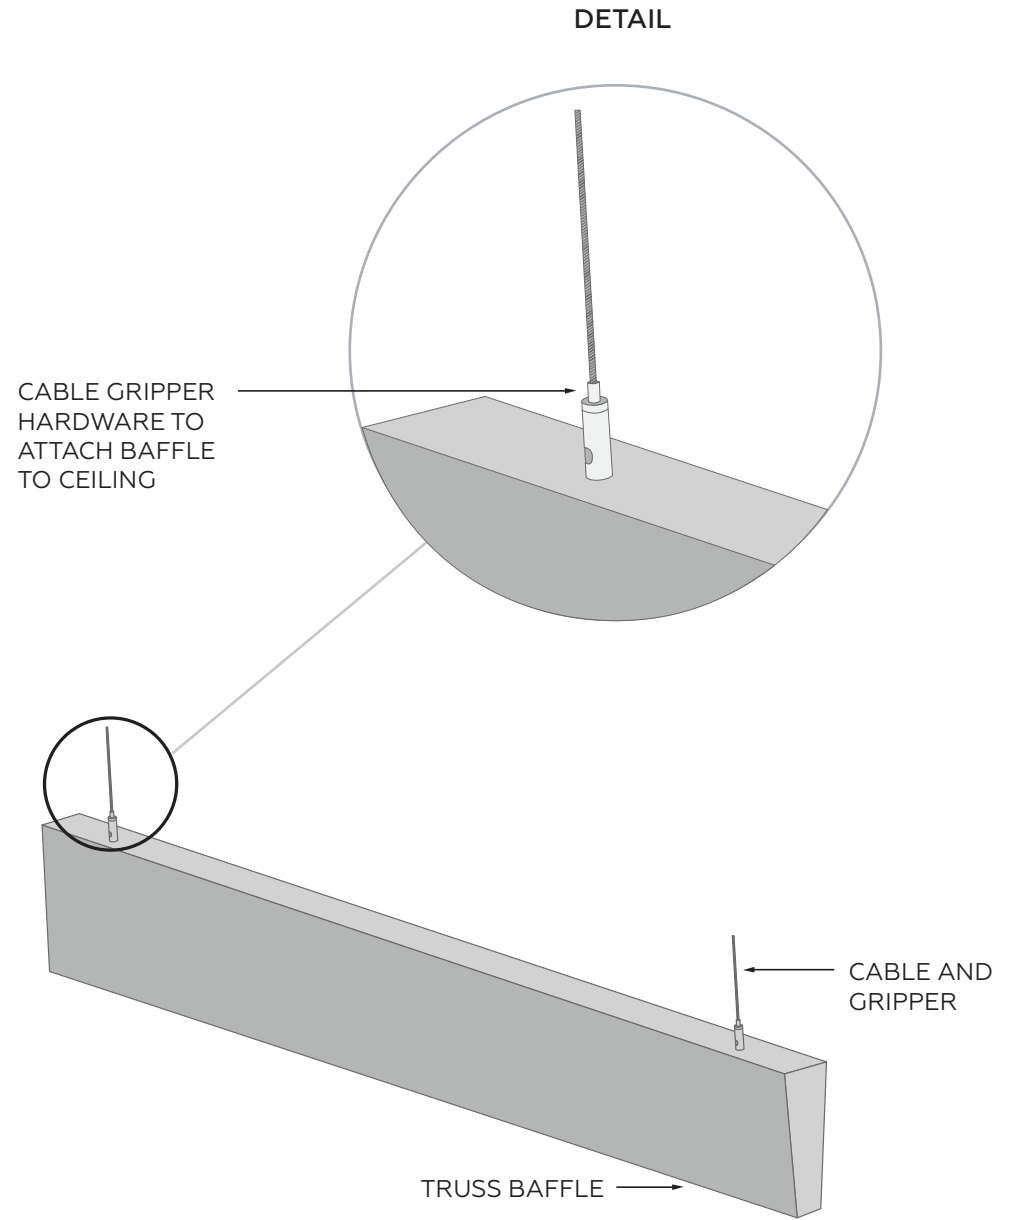

MOUNTING OPTIONS