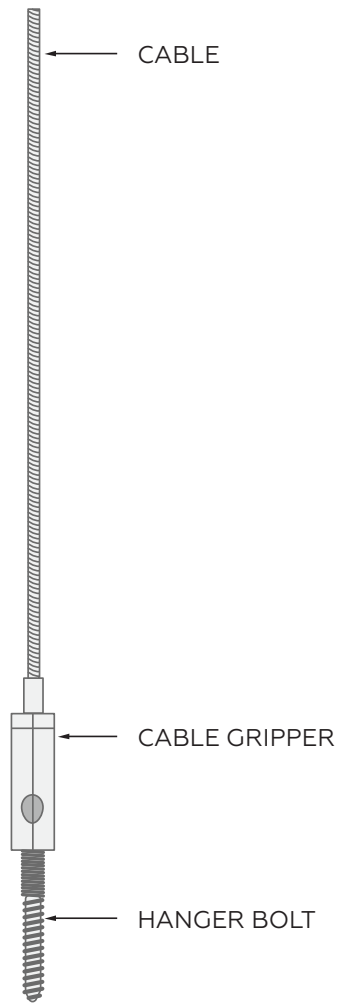

MOUNTING OPTIONS