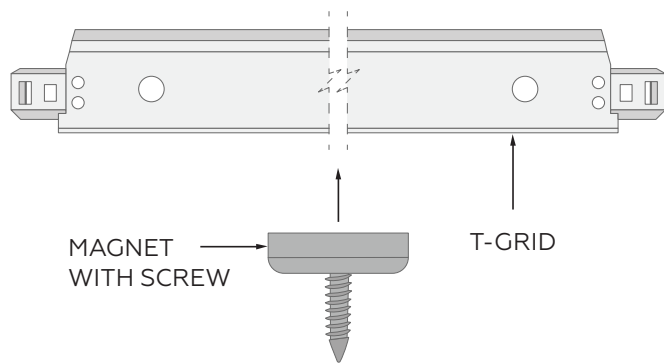

MOUNTING OPTIONS

MOUNTING ON T-GRID

Truss is intended for "On Grid" or "T-Bar Ceiling" mounting and is to be installed with magnets, twist clips, or cable grippers. See details for each mounting option below.