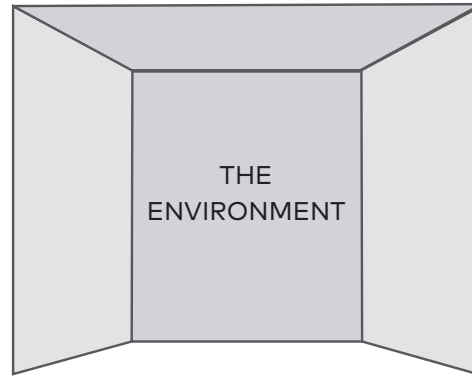

HOW TO SPECIFY

Truss is a sleek felt ceiling baffle system with two height options. Featuring a tapered vertical design, it combines functional acoustic performance with modern aesthetic appeal, making it ideal for any space that calls for minimal design.

01 SPECS

Tell us about your space, the design, and dimensions.