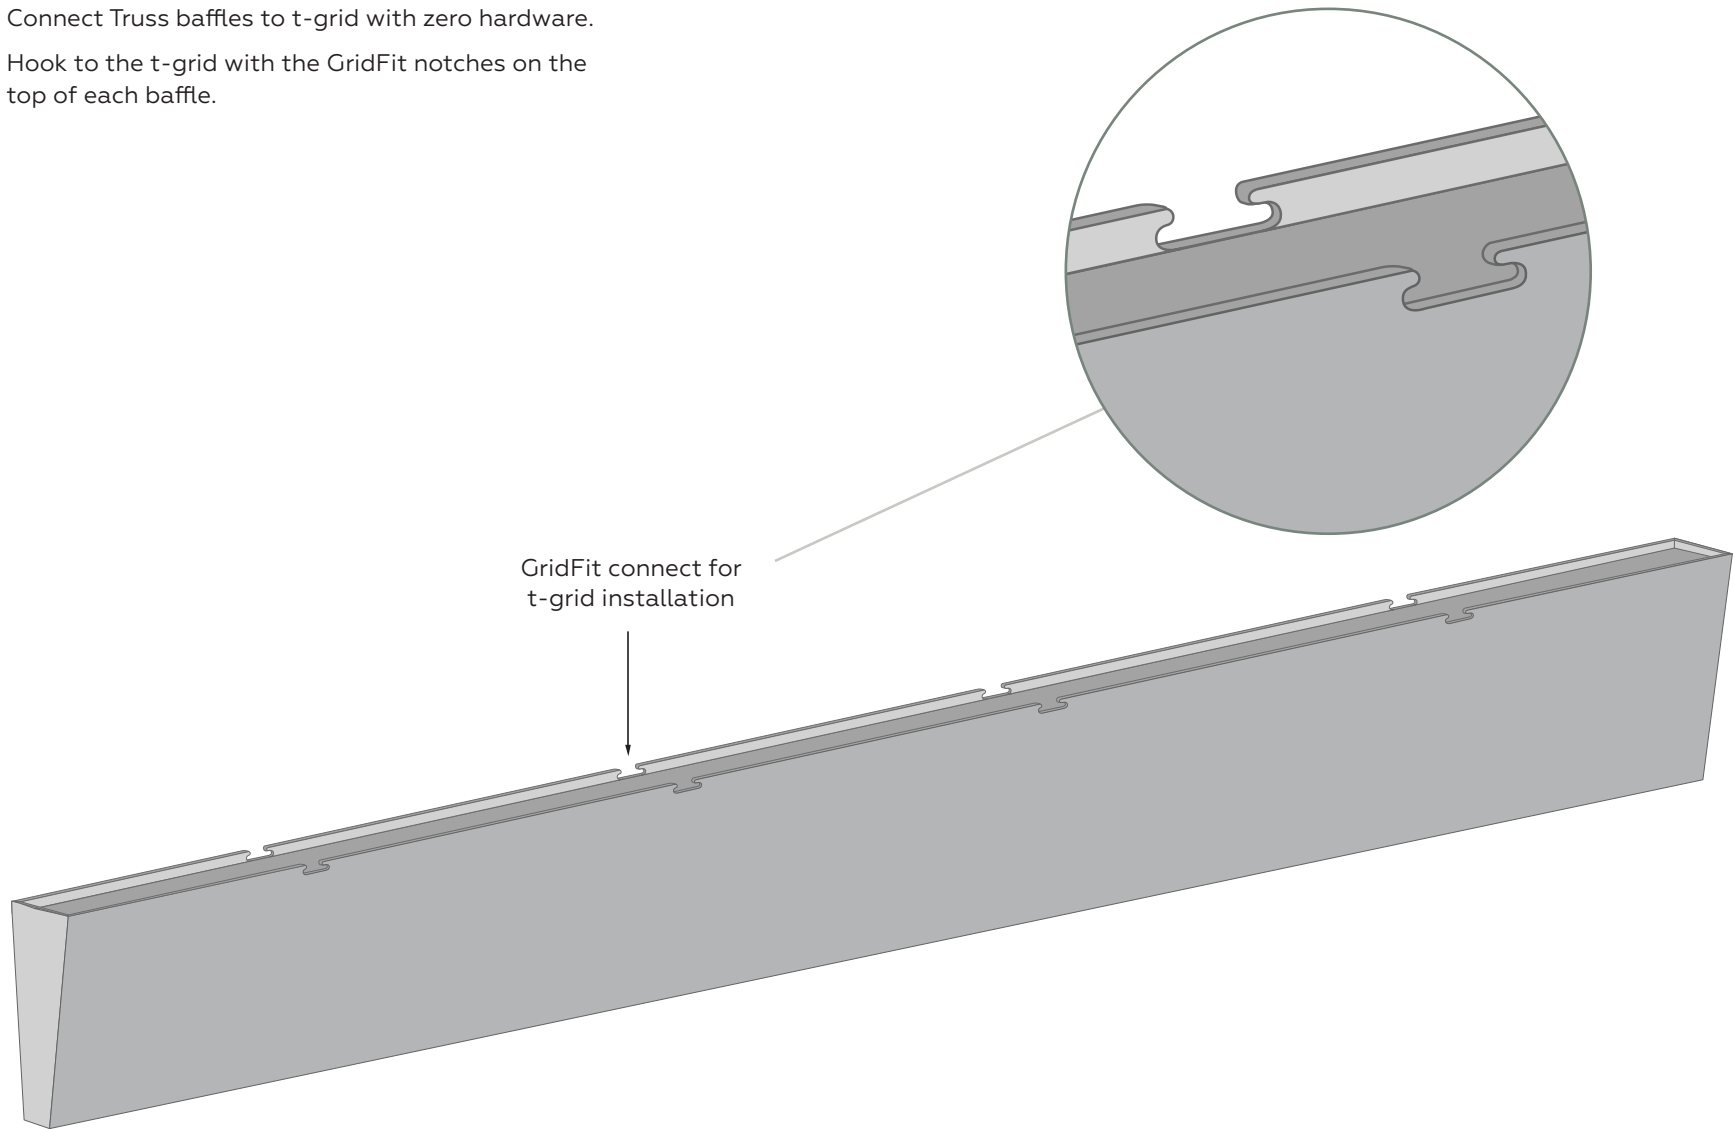

MOUNTING OPTIONS

GRIDFIT CONNECT

Connect Truss baffles to t-grid with zero hardware.

Hook to the t-grid with the GridFit notches on the top of each baffle.

GRIDFIT