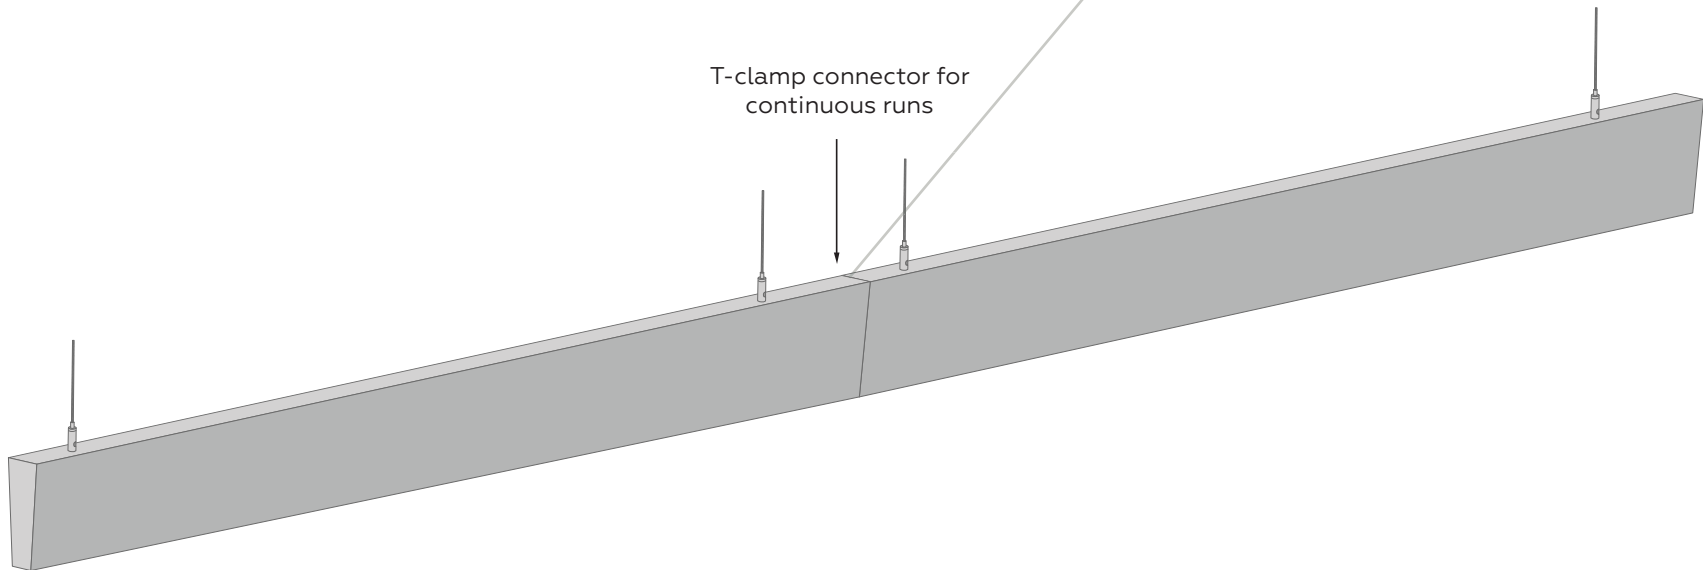

T-clamp connector for continuous runs