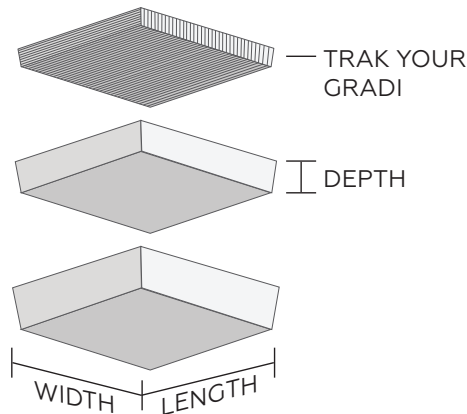

04 MAKE IT YOUR OWN!

Specify our standard tiles or spec your own dimensions, layout, and even texture!

SHADES by MPS™

Even more color options with SHADES by MPS. (See page 5)