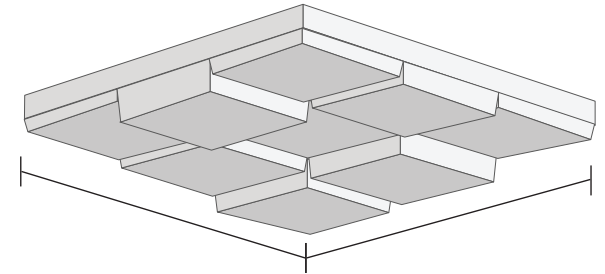

02 TILE SIZING & MOUNTING

What size tiles does your project call for? Drop-in tiles or magnets? Compatible with 15/16" t-grid ceiling.