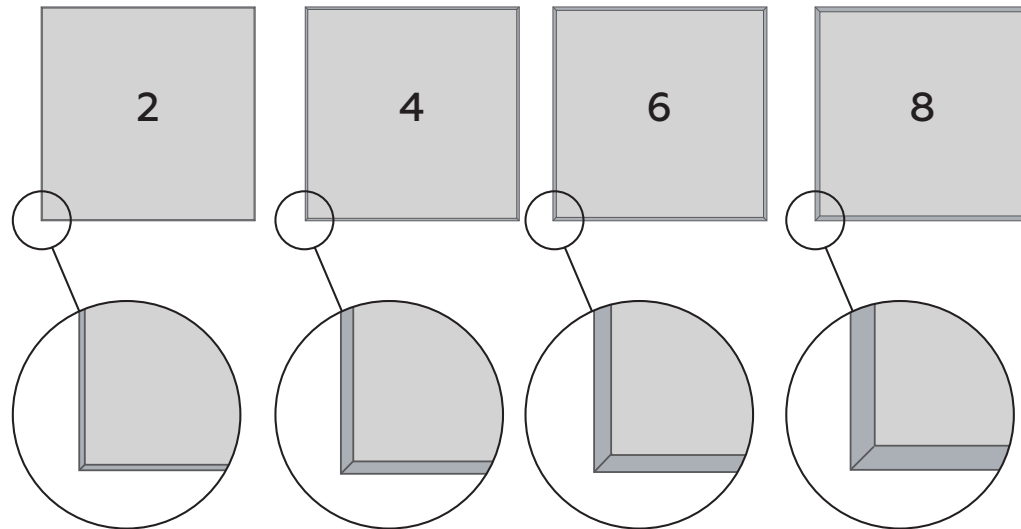

## STANDARD DIMENSIONS

Single Tile 24"L x 24"W

Depth Range 2", 4", 6", 8"

\*Note: exact tile dimensions are customizable based on t-grid specs.

\*Compatible with 15/16" t-grid.

\*Example configuration

## ELEVATION

\*Upward view of tiles showing taper across different depths