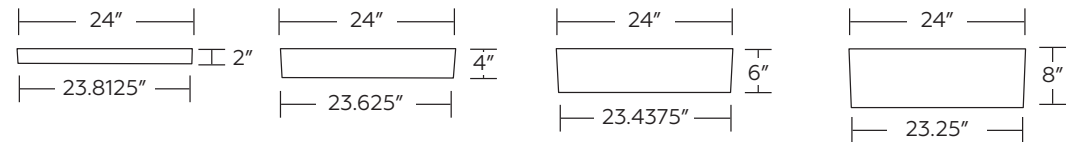

ELEVATION

*Upward view of tiles showing taper across different depths