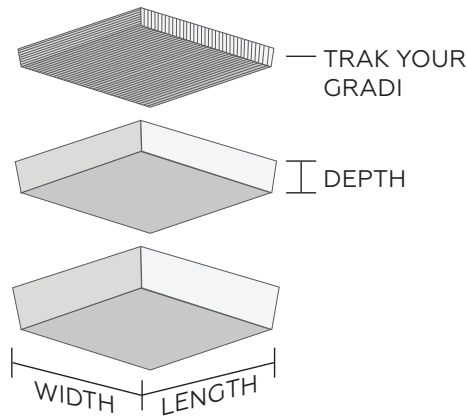

04 MAKE IT YOUR OWN!

Specify our standard tiles or spec your own dimensions, layout, and even texture!