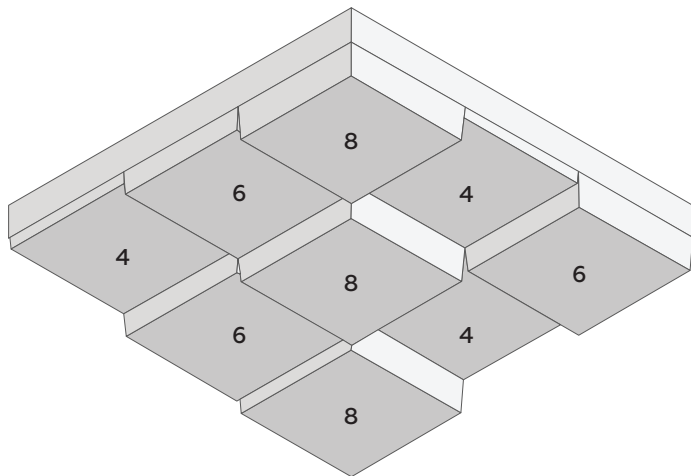

## STANDARD DIMENSIONS

Single Tile 24"L x 24"W

Depth Range 2", 4", 6", 8"

\*Note: exact tile dimensions are customizable based on t-grid specs.

\*Compatible with 15/16" t-grid.

\*Example configuration

## ELEVATION

\*Upward view of tiles showing taper across different depths