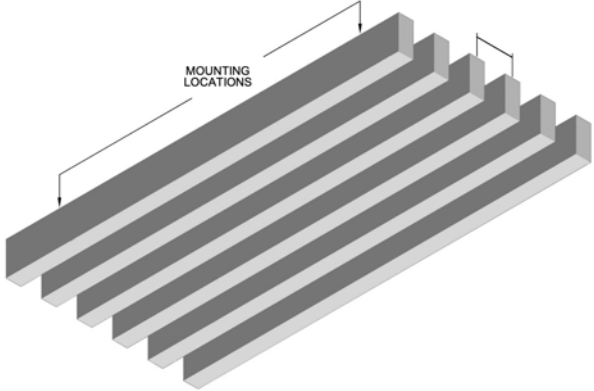

SLIM BAFFLE

MINIMALIST DESIGN MEETS ACOUSTIC PERFORMANCE

Slim Baffle provides a beautiful acoustic ceiling aesthetic that adds dimension to any space, while also offering acoustic performance for a multi-functional solution.

Available in 30 standard colors and prints, as well as standard and custom dimensions.

Standard dimensions:

- 7" x 2.13" x 24"
- 7" x 2.13" x 36"
- 7" x 2.13" x 48"
- 7" x 2.13" x 60"
- 7" x 2.13" x 72"
- 7" x 2.13" x 84"
- 7" x 2.13" x 96"

PRODUCT SPECIFICATIONS

SECTION

ELEVATION

INSTALLATION OPTIONS

(Need something else custom? Just ask and we will find a way.)

MPS offers unlimited custom color matching, plus a range of standard colors and textures. Let us match your PMS spec!