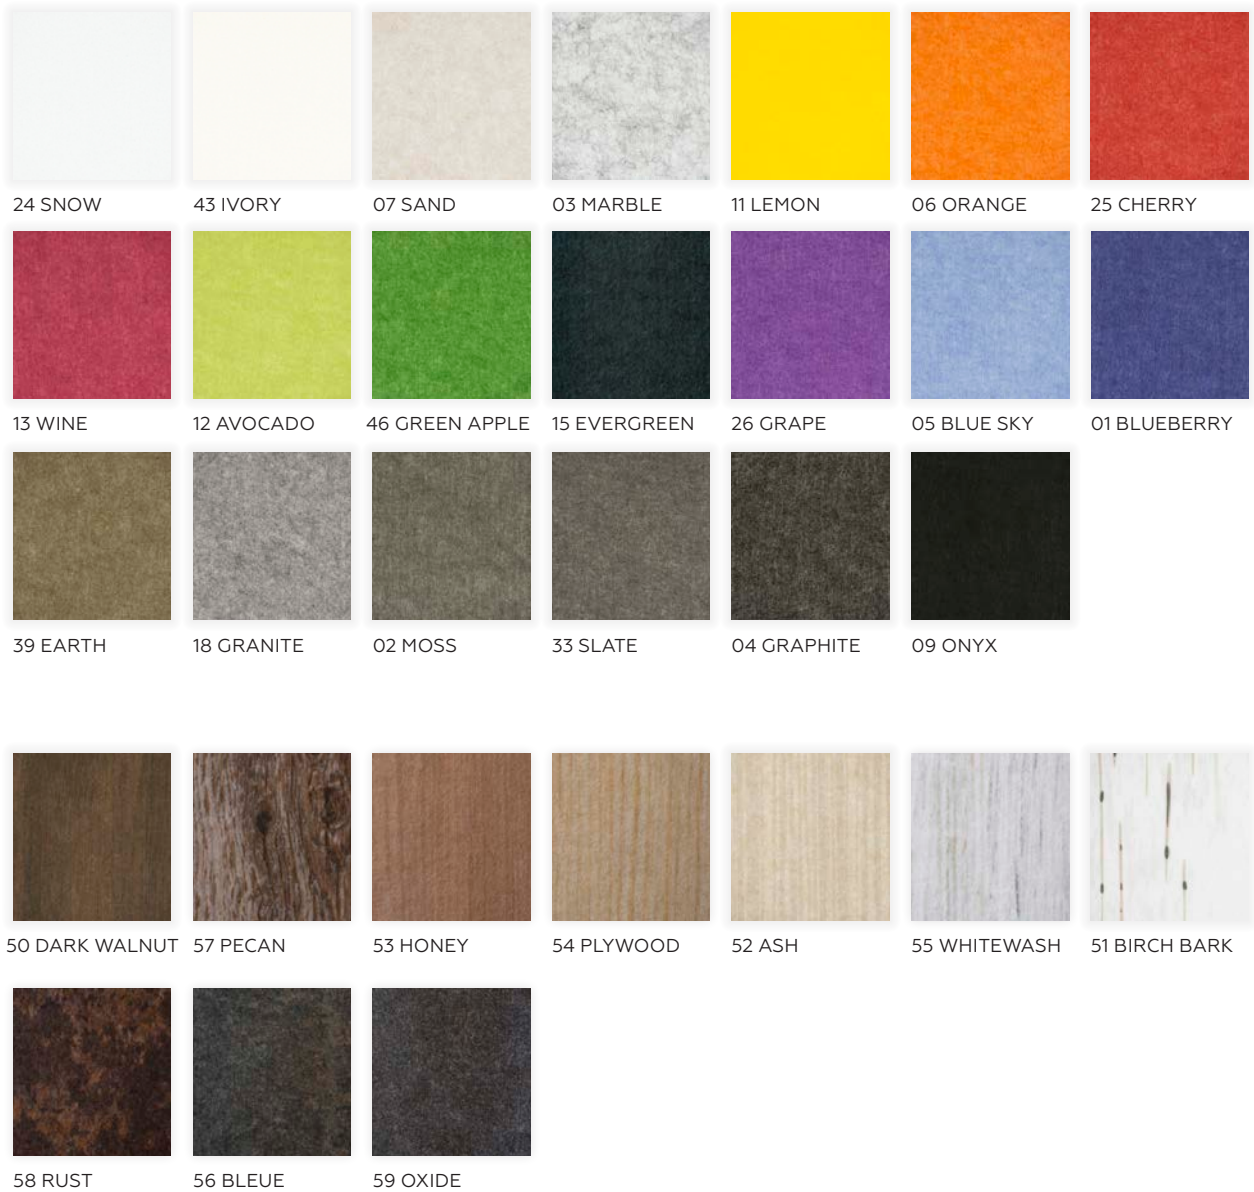

Available in 30 standard colors and prints, as well as standard and custom dimensions.

Standard dimensions:

- 7" x 2.13" x 24"
- 7" x 2.13" x 36"
- 7" x 2.13" x 48"
- 7" x 2.13" x 60"
- 7" x 2.13" x 72"
- 7" x 2.13" x 84"
- 7" x 2.13" x 96"

PRODUCT SPECIFICATIONS

SECTION

ELEVATION

INSTALLATION OPTIONS

(Need something else custom? Just ask and we will find a way.)

MPS offers unlimited custom color matching, plus a range of standard colors and textures. Let us match your PMS spec!

TECHNICAL SPECIFICATIONS

Absorption

Average NRC 1.4.
(subject to thickness and mounting conditions)

Material

100% polyester fiber acoustic felt.

Eco-Friendly

Yes! 60% recycled PET materials, 40% new material, non-toxic, non-allergenic, non-irritant, no coatings or sprays which degrade over time.