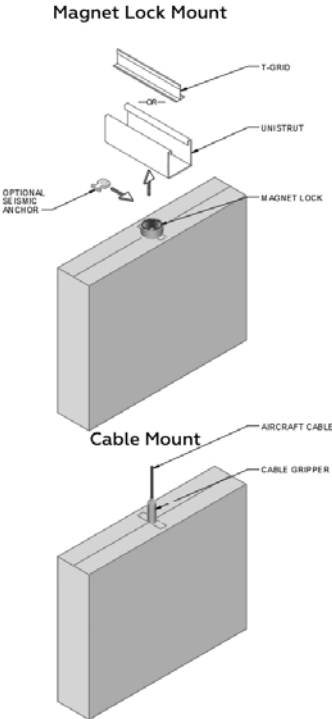

INSTALLATION OPTIONS

(Need something else custom? Just ask and we will find a way.)