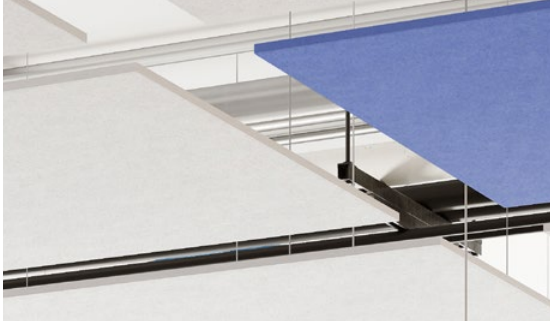

STRATUS

GEOMETRIC, CLOUD-SHAPED BAFFLES... INSPIRED BY NATURE!

The Stratus acoustic baffle reduces echo in any space with beautiful standard or custom geometric ceiling cloud shapes. Consider combining this baffle with an MPS sound masking system for enhanced performance!

Available in 20 standard colors as well as standard, custom dimensions and shapes.

Standard dimensions:

- 48" x 48"
- 36" x 24"
- 48" x 24"
- 48" diameter for Stratus Circle
- 24"DIA
- 36"DIA
- 48"DIA

PRODUCT SPECIFICATIONS

ELEVATION

FRONT VIEW

SIDE VIEW

Acoustic panel detail

INSTALLATION

MPS offers unlimited custom color matching, plus a range of standard colors and textures. Let us match your PMS spec!

TECHNICAL SPECIFICATIONS