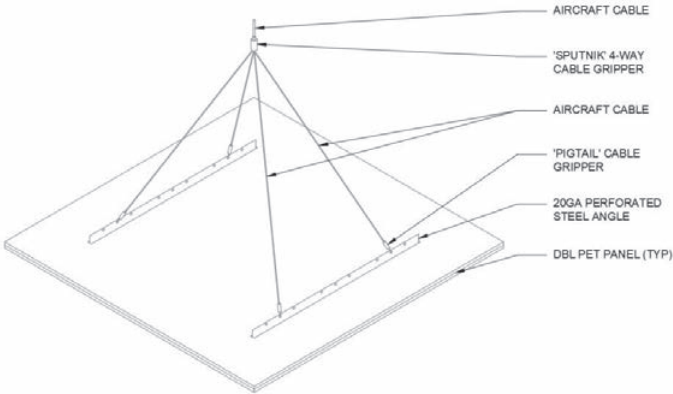

INSTALLATION