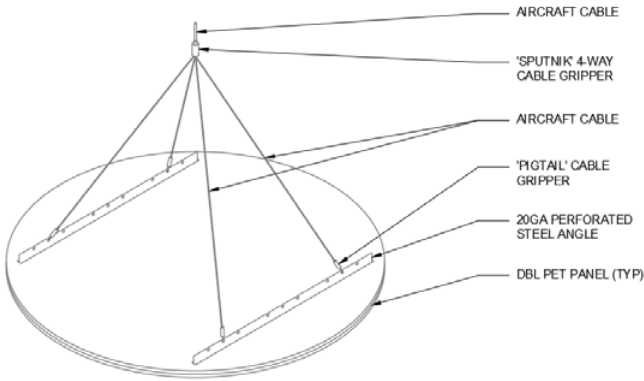

INSTALLATION