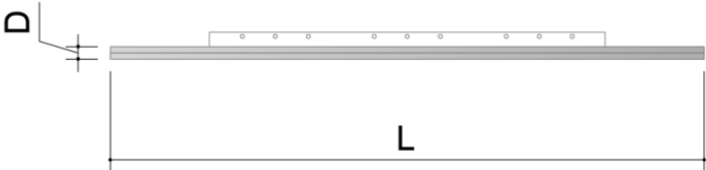

PRODUCT SPECIFICATIONS

ELEVATION

SIDE VIEW

INSTALLATION