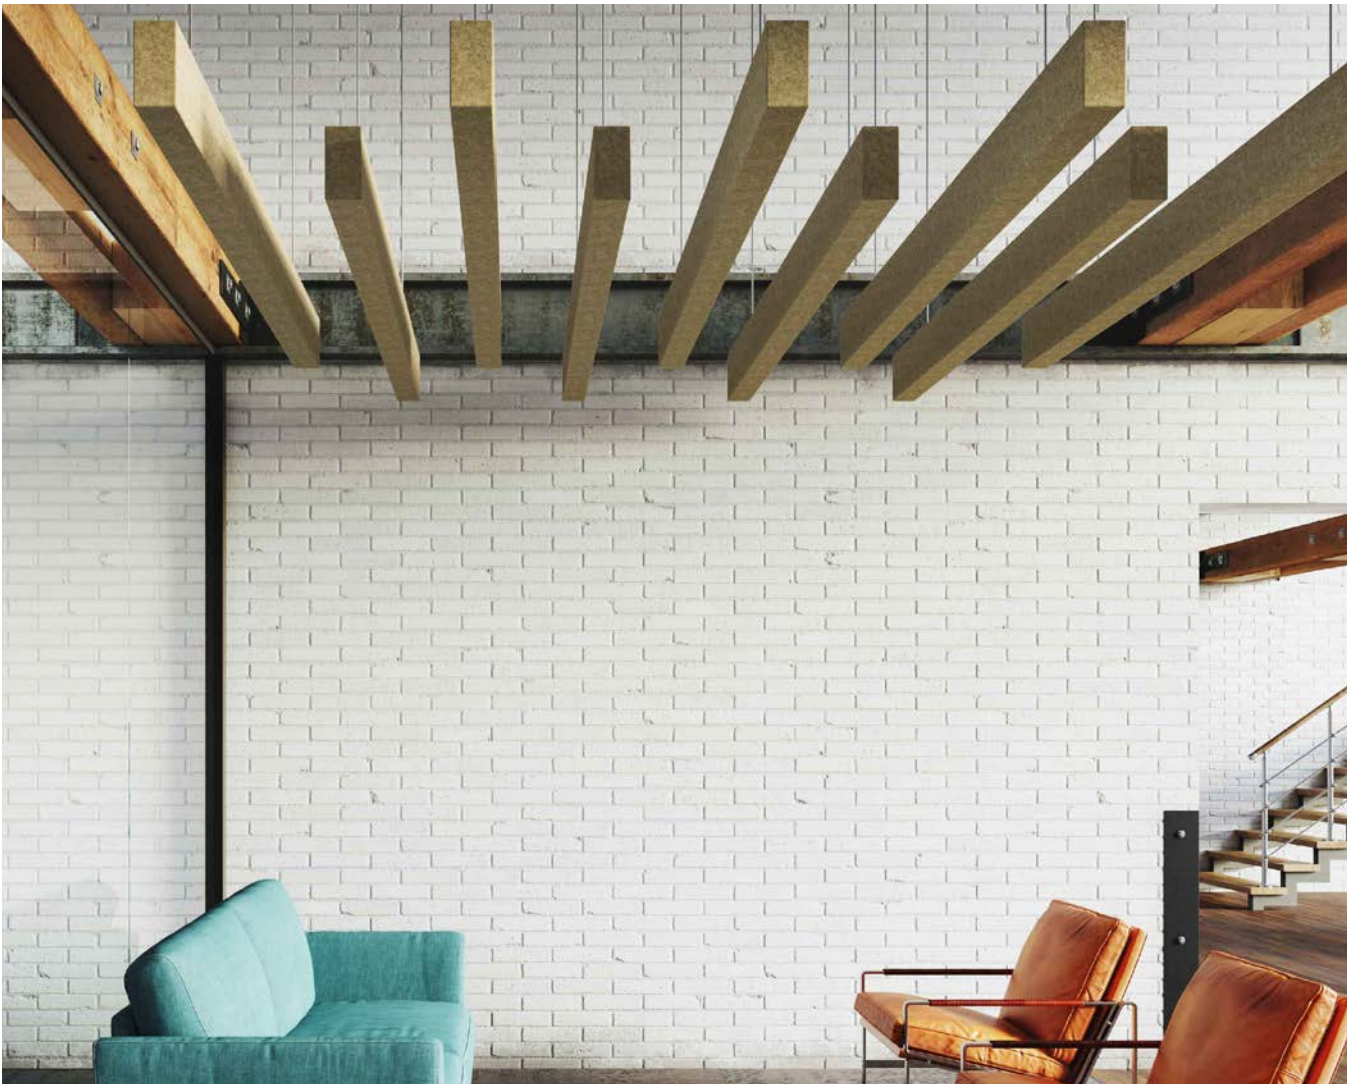

JOIST

MINIMALIST DESIGN MEETS ACOUSTIC PERFORMANCE

Joist provides a uniquely effective baffle design with a low-profile aesthetic, designed especially for spaces with low, hard ceilings where standard baffles or clouds aren't an option.

Introducing three new woodgrain finishes for a natural look. Also available in 20 standard colors and three standard dimensions:

- 7"Hx48"Lx2.75"D
- 7"Hx72"Lx2.75"D
- 7"Hx96"Lx2.75"D
- Typical spacing 6" to 18"
- Custom sizes available

Shown in Blue Sky

PRODUCT SPECIFICATIONS

SECTION

ELEVATION

Custom design and configuration options

INSTALLATION

Joist comes in 20 standard colors plus 10 woodgrains and textures.

TECHNICAL SPECIFICATIONS