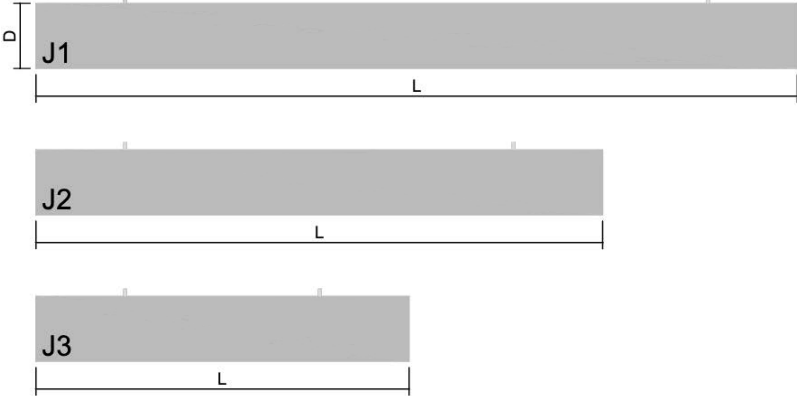

PRODUCT SPECIFICATIONS

SECTION

ELEVATION

Custom design and configuration options

INSTALLATION