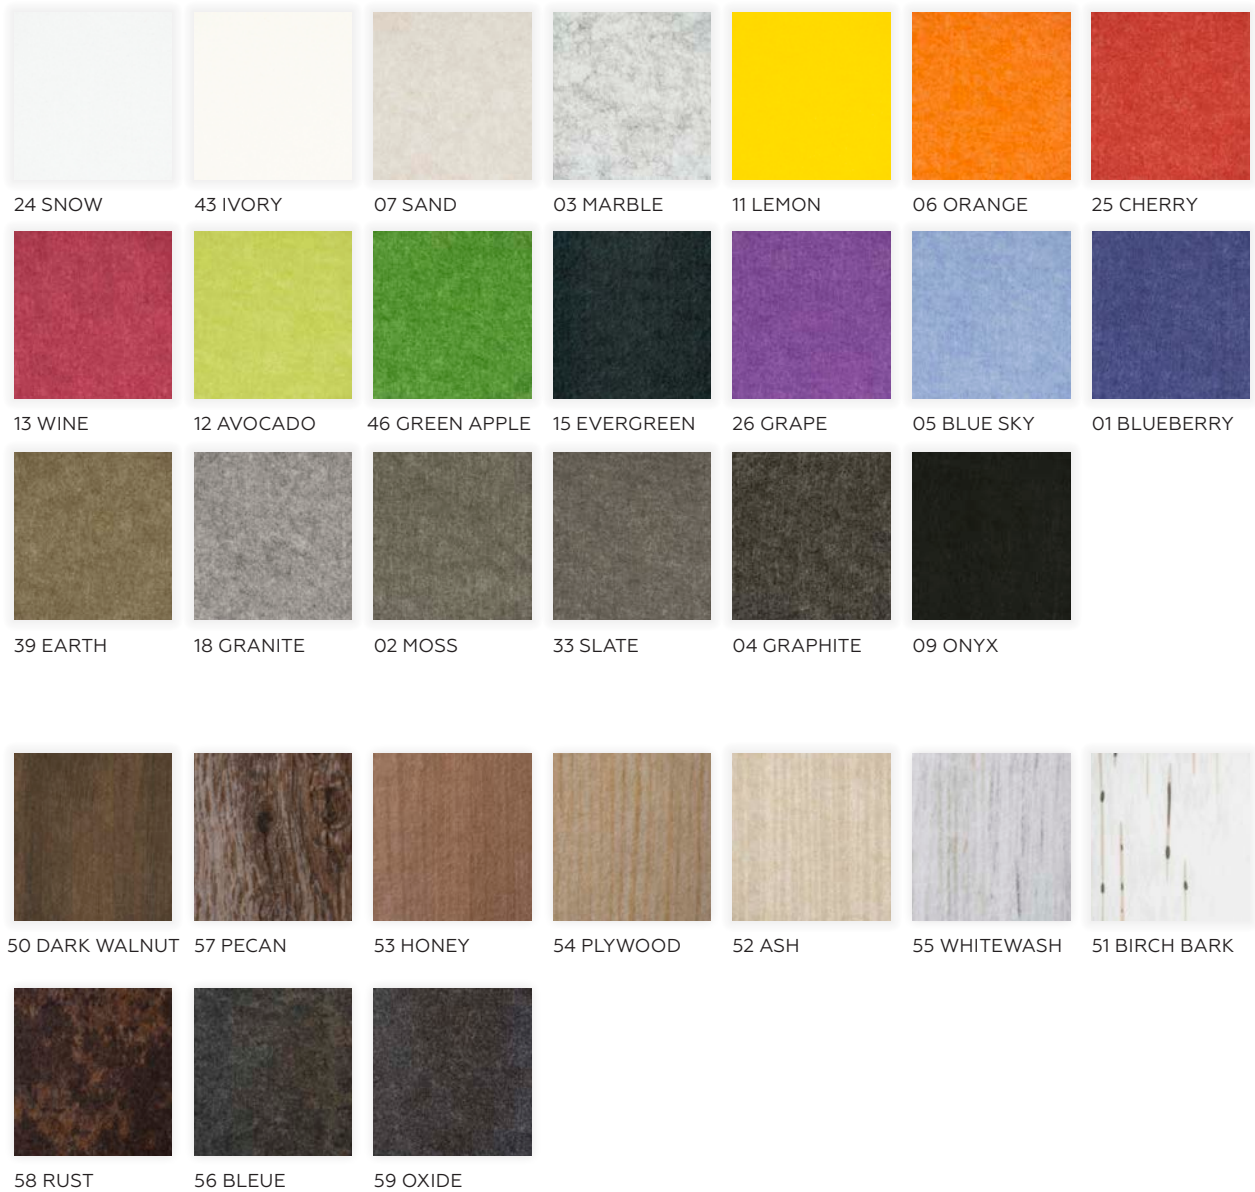

Introducing three new woodgrain finishes for a natural look. Also available in 20 standard colors and three standard dimensions:

- 7"Hx48"Lx2.75"D
- 7"Hx72"Lx2.75"D
- 7"Hx96"Lx2.75"D
- Typical spacing 6" to 18"
- Custom sizes available

Shown in Blue Sky

PRODUCT SPECIFICATIONS

SECTION

ELEVATION

Custom design and configuration options

INSTALLATION

Joist comes in 20 standard colors plus 10 woodgrains and textures.

TECHNICAL SPECIFICATIONS

Absorption

Average NRC 1.4.
(subject to thickness and mounting conditions)

Material

100% polyester fiber acoustic felt.

Eco-Friendly

Yes! 60% recycled PET materials, 40% new material, non-toxic, non-allergenic, non-irritant, no coatings or sprays which degrade over time.