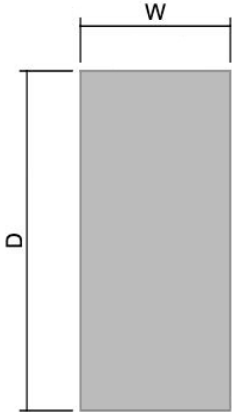

PRODUCT SPECIFICATIONS

SECTION