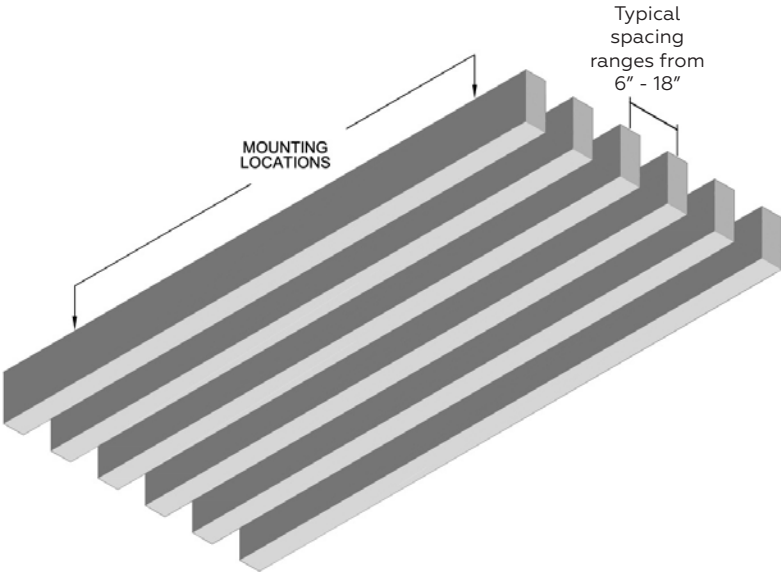

JOIST

MINIMALIST DESIGN MEETS ACOUSTIC PERFORMANCE

Joist provides a uniquely effective baffle design with a low-profile aesthetic, designed especially for spaces with low, hard ceilings where standard baffles or clouds aren't an option.

Introducing three new woodgrain finishes for a natural look. Also available in 20 standard colors and three standard dimensions:

- 7"Hx48"Lx2.75"D
- 7"Hx72"Lx2.75"D
- 7"Hx96"Lx2.75"D
- Typical spacing 6" to 18"
- Custom sizes available

Shown in Blue Sky

PRODUCT SPECIFICATIONS

SECTION

ELEVATION

Custom design and configuration options

INSTALLATION

Joist comes in 20 standard colors plus 10 woodgrains and textures.

TECHNICAL SPECIFICATIONS