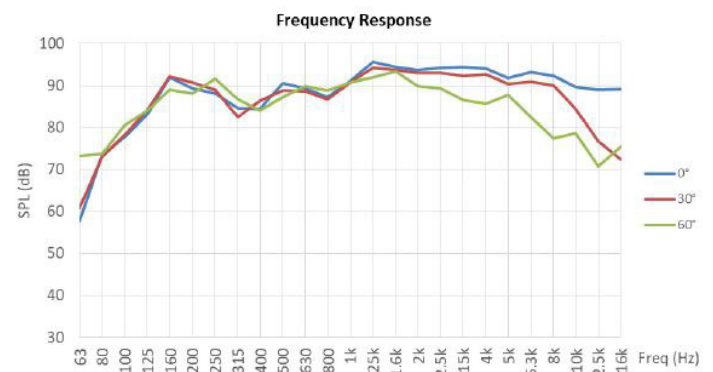

VA-DIRECT

VoiceArrest Speaker

The VA-DIRECT is a 25-volt system loudspeaker designed to generate the optimum masking sound for a variety of ceiling conditions. The design is ideal as a direct-field speaker, such as in open structure ceiling configurations.

Specifications	
Power	10 W
Line Voltage	25 V
Sensitivity	91 dB
Enclosure Material	Fireproof ABS plastic
Frequency Response	100 Hz to 10 kHz
Connectors	4mm (5/32") Screw terminals
Driver	13 cm (5") full range
Color	Black or White
Weight	1.6 kg (3.5 lbs)
Shipping Weight	1.8 kg (4 lbs)
Box Dimensions	18 x 18 x 29 cm (7 x 7 x 11½")