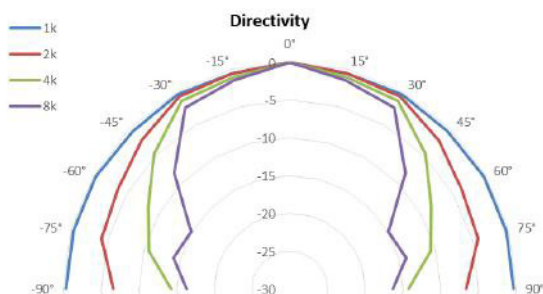

VA-DIRECT

VoiceArrest Speaker

The VA-DIRECT is a 25-volt system loudspeaker designed to generate the optimum masking sound for a variety of ceiling conditions. The design is ideal as a direct-field speaker, such as in open structure ceiling configurations.

Specifications	
Power	10 W
Line Voltage	25 V
Sensitivity	91 dB
Enclosure Material	Fireproof ABS plastic
Frequency Response	100 Hz to 10 kHz
Connectors	4mm (5/32") Screw terminals
Driver	13 cm (5") full range
Color	Black or White
Weight	1.6 kg (3.5 lbs)
Shipping Weight	1.8 kg (4 lbs)
Box Dimensions	18 x 18 x 29 cm (7 x 7 x 11½")