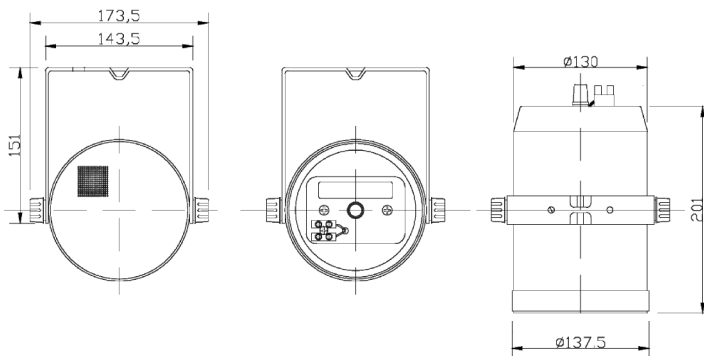

VA-DIRECT

VoiceArrest Speaker

The VA-DIRECT is a 25-volt system loudspeaker designed to generate the optimum masking sound for a variety of ceiling conditions. The design is ideal as a direct-field speaker, such as in open structure ceiling configurations.

Specifications	
Power	10 W
Line Voltage	25 V
Sensitivity	91 dB
Enclosure Material	Fireproof ABS plastic
Frequency Response	100 Hz to 10 kHz
Connectors	4mm (5/32") Screw terminals
Driver	13 cm (5") full range
Color	Black or White
Weight	1.6 kg (3.5 lbs)
Shipping Weight	1.8 kg (4 lbs)
Box Dimensions	18 x 18 x 29 cm (7 x 7 x 11½")