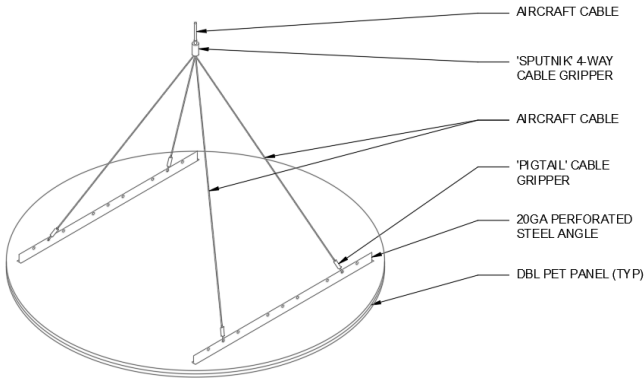

Standard Sizes

- 48" x 48"
- 36" x 24"
- 48" x 24"
- 48" diameter for Stratus Circle
- 24"DIA
- 36"DIA
- 48"DIA

Custom sizes and shapes also available, because no two clouds are alike.

PRODUCT SPECIFICATIONS

ELEVATION

Acoustic panel detail

INSTALLATION

Stratus comes in 20 standard colors.

TECHNICAL SPECIFICATIONS

Absorption

Average NRC 0.85.
(subject to thickness and mounting conditions)

Material