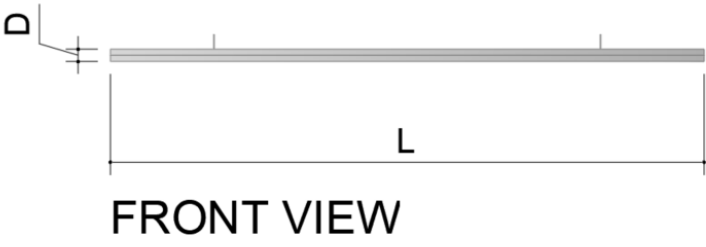

STRATUS

GEOMETRIC, CLOUD-SHAPED BAFFLES... INSPIRED BY NATURE!

The Stratus acoustic baffle reduces echo in any space with beautiful standard or custom geometric ceiling cloud shapes. Consider combining this baffle with an MPS sound masking system for enhanced performance!

Standard Sizes

- 48" x 48"
- 36" x 24"
- 48" x 24"
- 48" diameter for Stratus Circle
- 24"DIA
- 36"DIA
- 48"DIA

Custom sizes and shapes also available, because no two clouds are alike.

PRODUCT SPECIFICATIONS

ELEVATION

Acoustic panel detail

INSTALLATION

Stratus comes in 20 standard colors.

TECHNICAL SPECIFICATIONS

Absorption

Average NRC 0.85.
(subject to thickness and mounting conditions)

Material