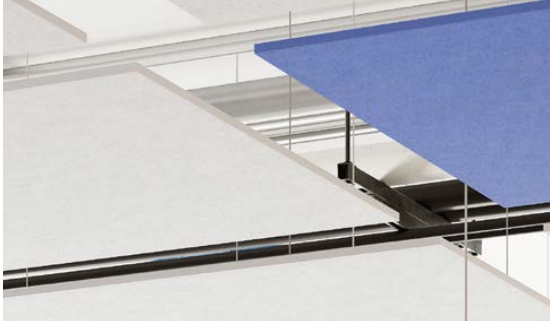

STRATUS

GEOMETRIC, CLOUD-SHAPED BAFFLES... INSPIRED BY NATURE!

The Stratus acoustic baffle reduces echo in any space with beautiful standard or custom geometric ceiling cloud shapes. Consider combining this baffle with an MPS sound masking system for enhanced performance!

Standard Sizes

- 48" x 48"
- 36" x 24"
- 48" x 24"
- 48" diameter for Stratus Circle
- 24"DIA
- 36"DIA
- 48"DIA

Custom sizes and shapes also available, because no two clouds are alike.

PRODUCT SPECIFICATIONS

ELEVATION

Acoustic panel detail

INSTALLATION

Stratus comes in 20 standard colors.

TECHNICAL SPECIFICATIONS

Absorption

Average NRC 0.85.
(subject to thickness and mounting conditions)

Material