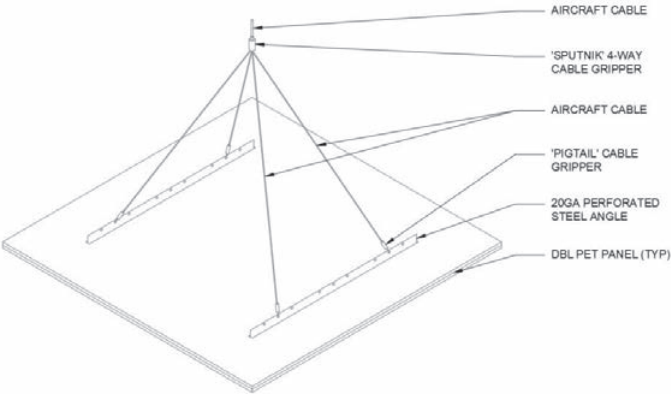

STRATUS

GEOMETRIC, CLOUD-SHAPED BAFFLES... INSPIRED BY NATURE!

The Stratus acoustic baffle reduces echo in any space with beautiful standard or custom geometric ceiling cloud shapes. Consider combining this baffle with an MPS sound masking system for enhanced performance!

Standard Sizes

- 48" x 48"
- 36" x 24"
- 48" x 24"
- 48" diameter for Stratus Circle
- 24"DIA
- 36"DIA
- 48"DIA

Custom sizes and shapes also available, because no two clouds are alike.

PRODUCT SPECIFICATIONS

ELEVATION

Acoustic panel detail

INSTALLATION

Stratus comes in 20 standard colors.

TECHNICAL SPECIFICATIONS

Absorption

Average NRC 0.85.
(subject to thickness and mounting conditions)

Material