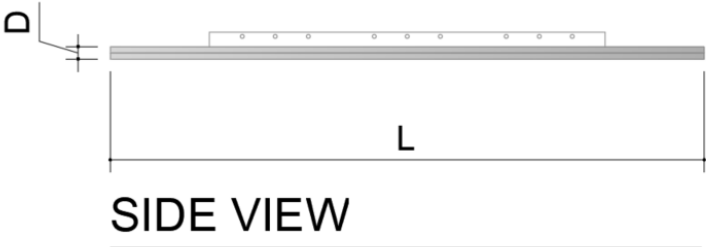

STRATUS

GEOMETRIC, CLOUD-SHAPED BAFFLES... INSPIRED BY NATURE!

The Stratus acoustic baffle reduces echo in any space with beautiful standard or custom geometric ceiling cloud shapes. Consider combining this baffle with an MPS sound masking system for enhanced performance!

Standard Sizes

- 48" x 48"
- 36" x 24"
- 48" x 24"
- 48" diameter for Stratus Circle
- 24"DIA
- 36"DIA
- 48"DIA

Custom sizes and shapes also available, because no two clouds are alike.

PRODUCT SPECIFICATIONS

ELEVATION

Acoustic panel detail

INSTALLATION

Stratus comes in 20 standard colors.

TECHNICAL SPECIFICATIONS

Absorption

Average NRC 0.85.
(subject to thickness and mounting conditions)

Material