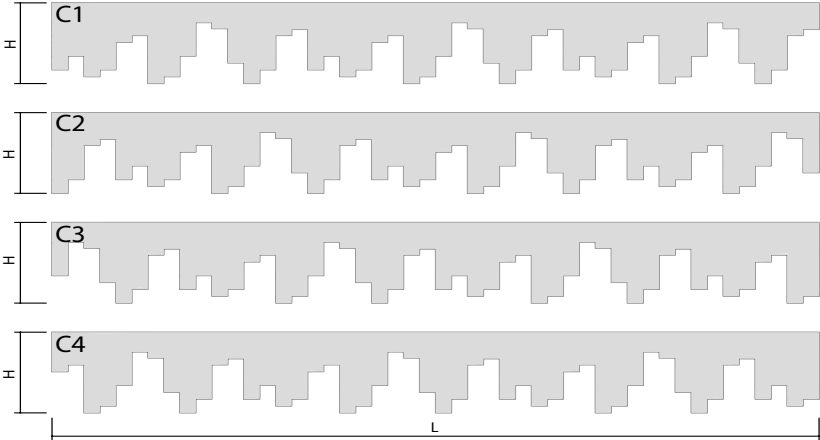

Available in 20 colors and six standard dimensions:

- 8"Hx48"L
- 8"Hx72"L
- 8"Hx96"L
- 12"Hx48"L
- 12"Hx72"L
- 12"Hx96"L
- Typical spacing 6" to 18"
- Custom sizes available.

PRODUCT SPECIFICATIONS

PROFILE

U-Channel/Magnet Lock Mount

Custom design and configuration options

Acoustic panel detail

ELEVATION

INSTALLATION

Skyline comes in 20 standard colors.

TECHNICAL SPECIFICATIONS

Absorption