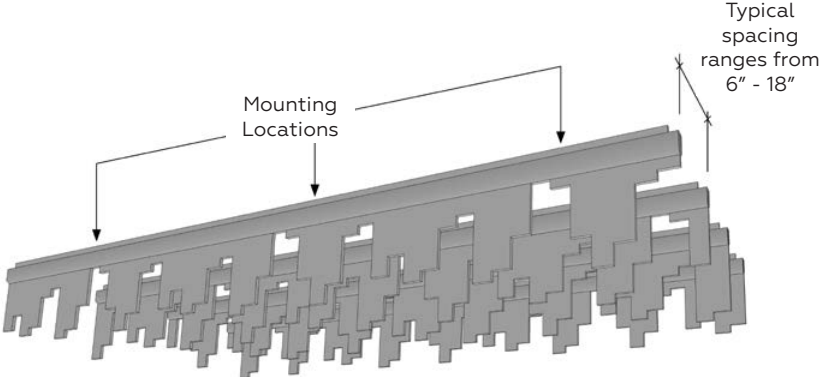

Available in 20 colors and six standard dimensions:

- 8"Hx48"L
- 8"Hx72"L
- 8"Hx96"L
- 12"Hx48"L
- 12"Hx72"L
- 12"Hx96"L
- Typical spacing 6" to 18"
- Custom sizes available.

PRODUCT SPECIFICATIONS

PROFILE

U-Channel/Magnet Lock Mount

Custom design and configuration options

Acoustic panel detail

ELEVATION

INSTALLATION

Skyline comes in 20 standard colors.

TECHNICAL SPECIFICATIONS

Absorption