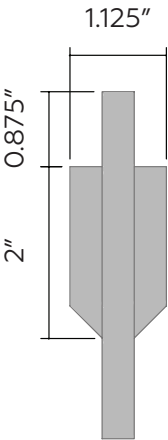

PRODUCT SPECIFICATIONS

PROFILE

U-Channel/Magnet Lock Mount