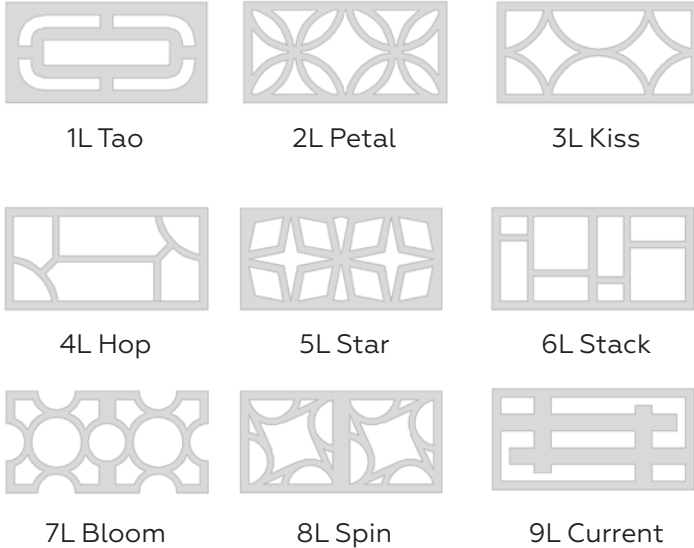

PRODUCT SPECIFICATIONS

- Ideal for new construction or an easy update to improve the aesthetic of an existing office
- Choose from 20 available colors
- Designs that will enhance your workspace
- Make your open office look good and improve the acoustic environment
- Easy to install on any surface, including unfinished walls

DESIGNS

Square

Rectangle