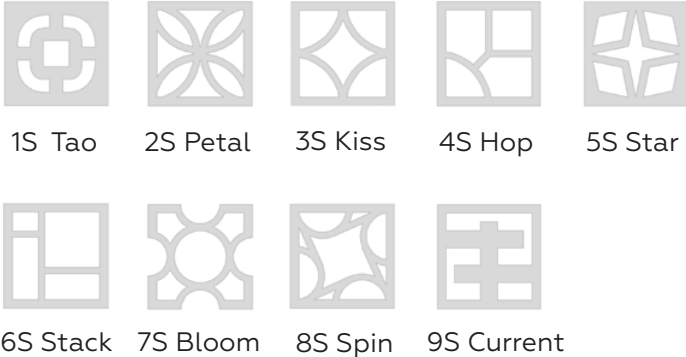

- Available in 18 unique designs and 20 colors
- 2 standard layouts and sizes: 8", 12" squares and 8"x16", 12"x24" rectangles.
- Custom sizes and designs available. Mix and match designs, sizes, and colors to customize your Rumur wall.

### Rectangle

Rumur comes in 20 standard colors.

24 SNOW

43 IVORY

07 SAND

03 MARBLE

11 LEMON

06 ORANGE