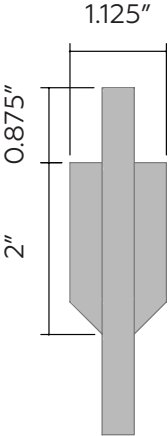

NOTCH

MINIMALIST DESIGN MEETS ACOUSTIC PERFORMANCE

Notch acoustic baffles incorporate an updated look and visual appeal while removing unwanted noise and echo from your space.

Available in 20 colors and six standard dimensions:

- 8"Hx48"L
- 8"Hx72"L
- 8"Hx96"L
- 12"Hx48"L
- 12"Hx72"L
- 12"Hx96"L
- Typical spacing 6" to 18"
- Custom sizes available.

PRODUCT SPECIFICATIONS

PROFILE

U-Channel/Magnet Lock Mount

Custom design and configuration options

ELEVATION

Acoustic panel detail

INSTALLATION

Notch comes in 20 standard colors.

TECHNICAL SPECIFICATIONS

Absorption

Average NRC 0.85.

(subject to thickness and mounting conditions)