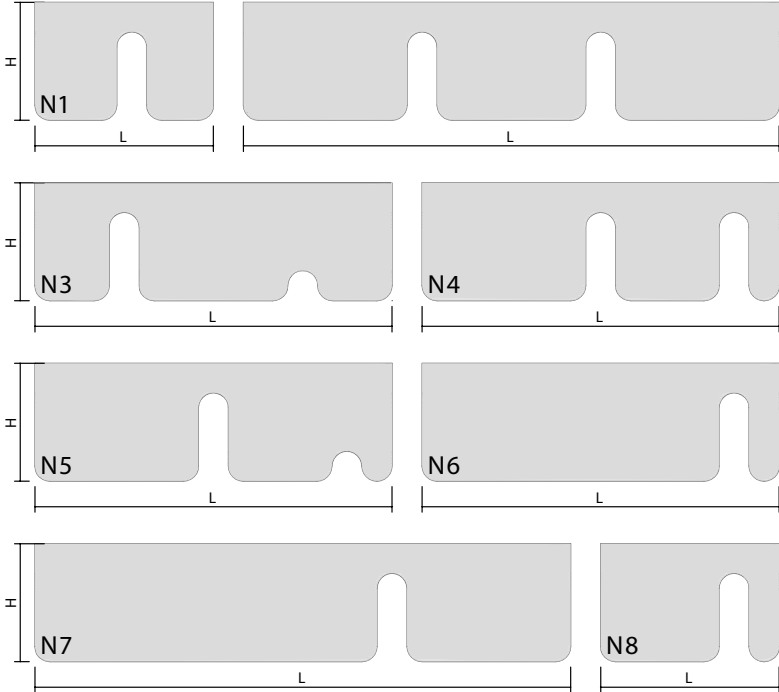

- 8"Hx48"L
- 8"Hx72"L
- 8"Hx96"L
- 12"Hx48"L
- 12"Hx72"L
- 12"Hx96"L
- Typical spacing 6" to 18"
- Custom sizes available.

PRODUCT SPECIFICATIONS

PROFILE

U-Channel/Magnet Lock Mount

Custom design and configuration options

ELEVATION

Acoustic panel detail

INSTALLATION

Notch comes in 20 standard colors.

TECHNICAL SPECIFICATIONS

Absorption

Average NRC 0.85.

(subject to thickness and mounting conditions)