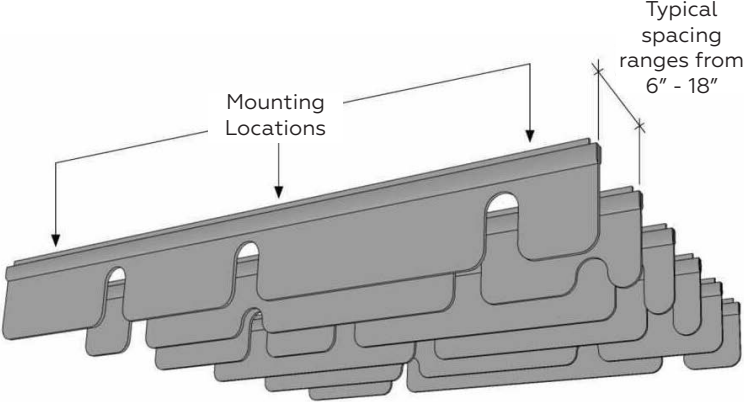

- 8"Hx48"L
- 8"Hx72"L
- 8"Hx96"L
- 12"Hx48"L
- 12"Hx72"L
- 12"Hx96"L
- Typical spacing 6" to 18"
- Custom sizes available.

PRODUCT SPECIFICATIONS

PROFILE

U-Channel/Magnet Lock Mount

Custom design and configuration options

ELEVATION

Acoustic panel detail

INSTALLATION

Notch comes in 20 standard colors.

TECHNICAL SPECIFICATIONS

Absorption

Average NRC 0.85.

(subject to thickness and mounting conditions)