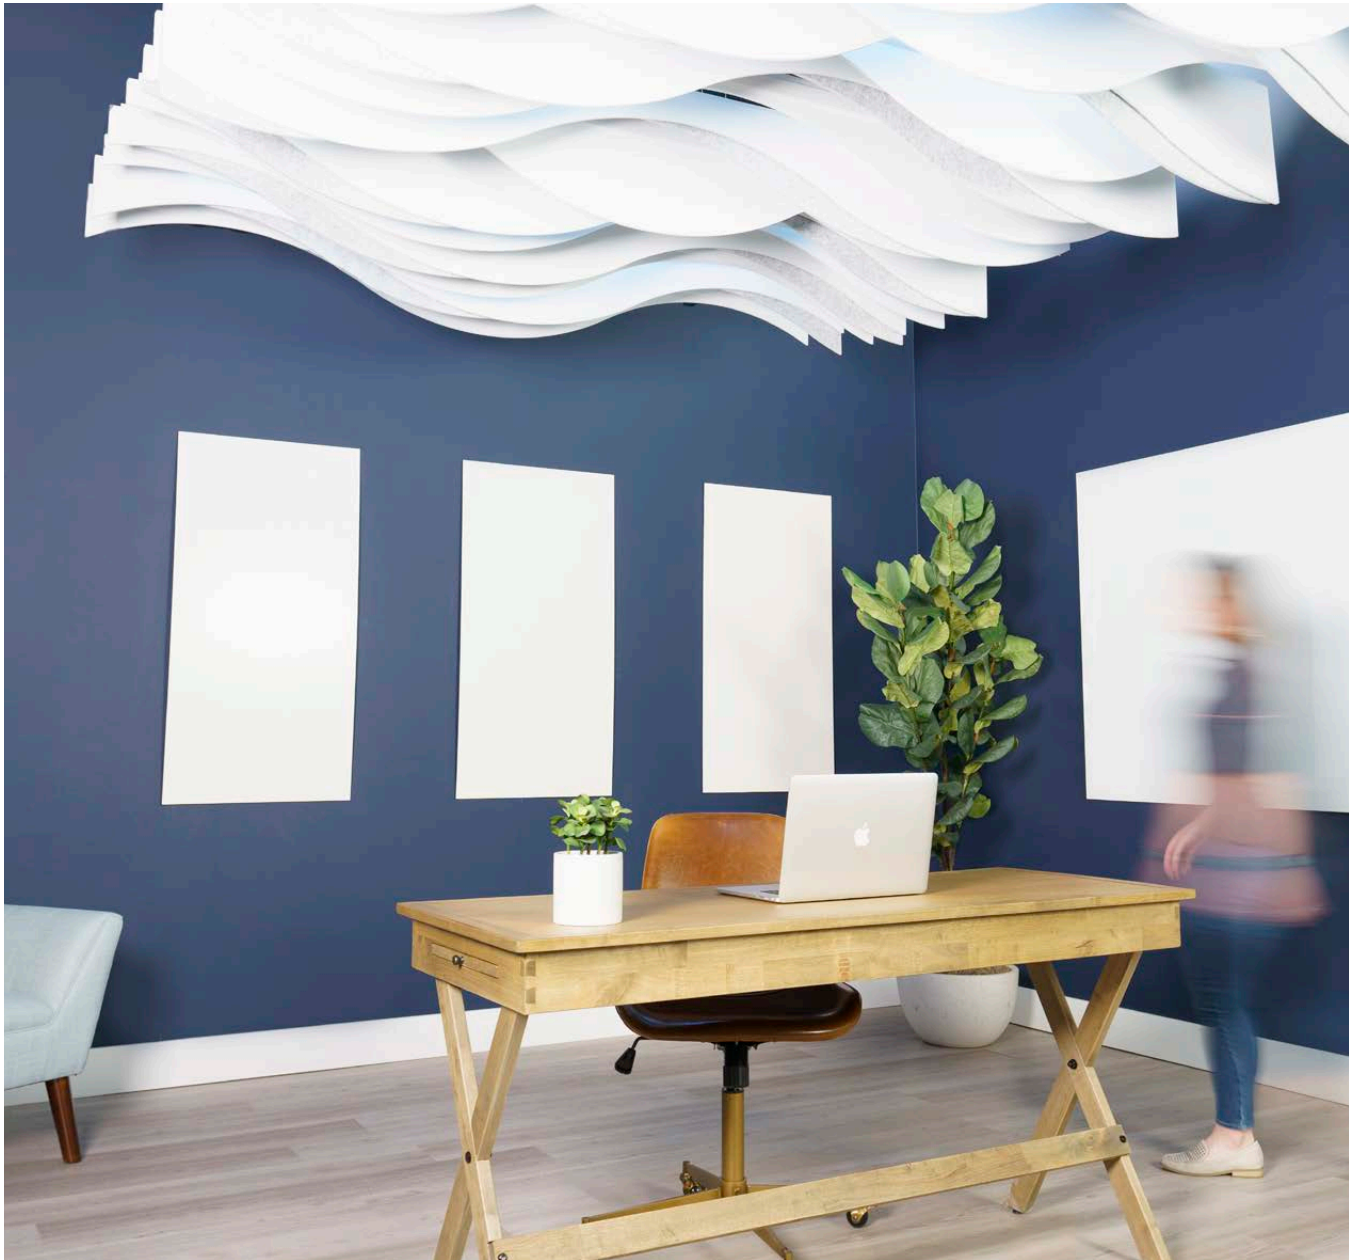

# MINIMALIST DESIGN MEETS ACOUSTIC PERFORMANCE

Londe beautifully breaks up the straight lines of most open ceilings, adding movement and color that improves both the aesthetics and acoustics of your space!