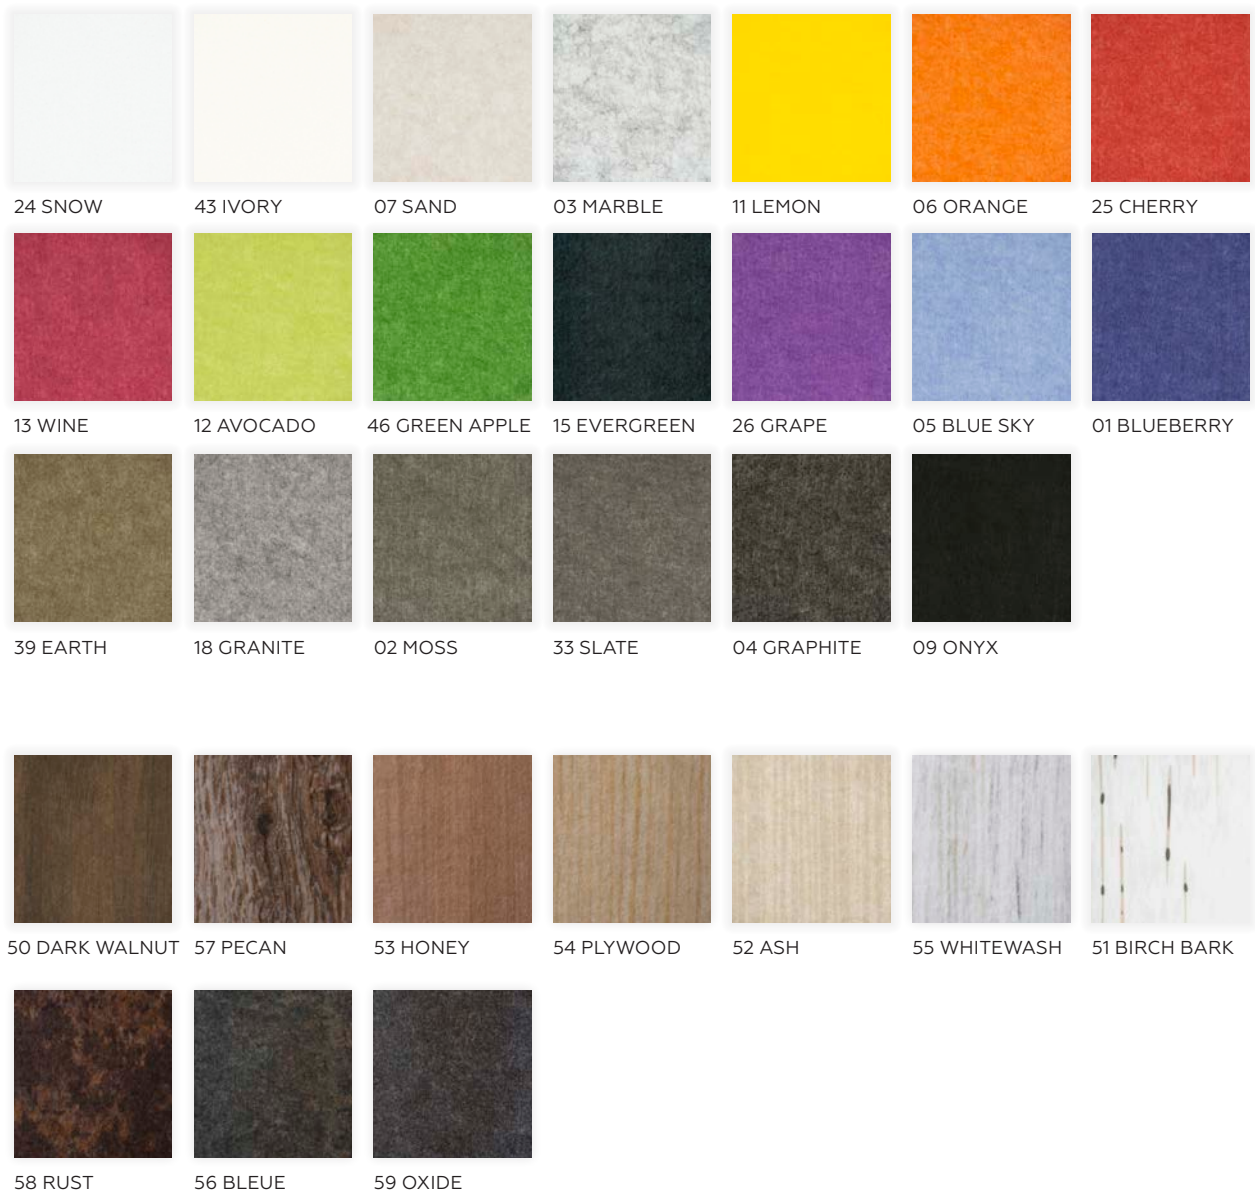

Introducing three new woodgrain finishes for a natural look. Also available in 20 standard colors and three standard dimensions:

- 7"Hx48"Lx2.75"D
- 7"Hx72"Lx2.75"D
- 7"Hx96"Lx2.75"D
- Typical spacing 6" to 18"
- Custom sizes available

Shown in Blue Sky

PRODUCT SPECIFICATIONS

SECTION

ELEVATION

Custom design and configuration options

INSTALLATION

Joist comes in 20 standard colors plus 10 woodgrains and textures.

TECHNICAL SPECIFICATIONS

Absorption

Average NRC 1.4.
(subject to thickness and mounting conditions)

Material

100% polyester fiber acoustic felt.

Eco-Friendly

Yes! 60% recycled PET materials, 40% new material, non-toxic, non-allergenic, non-irritant, no coatings or sprays which degrade over time.