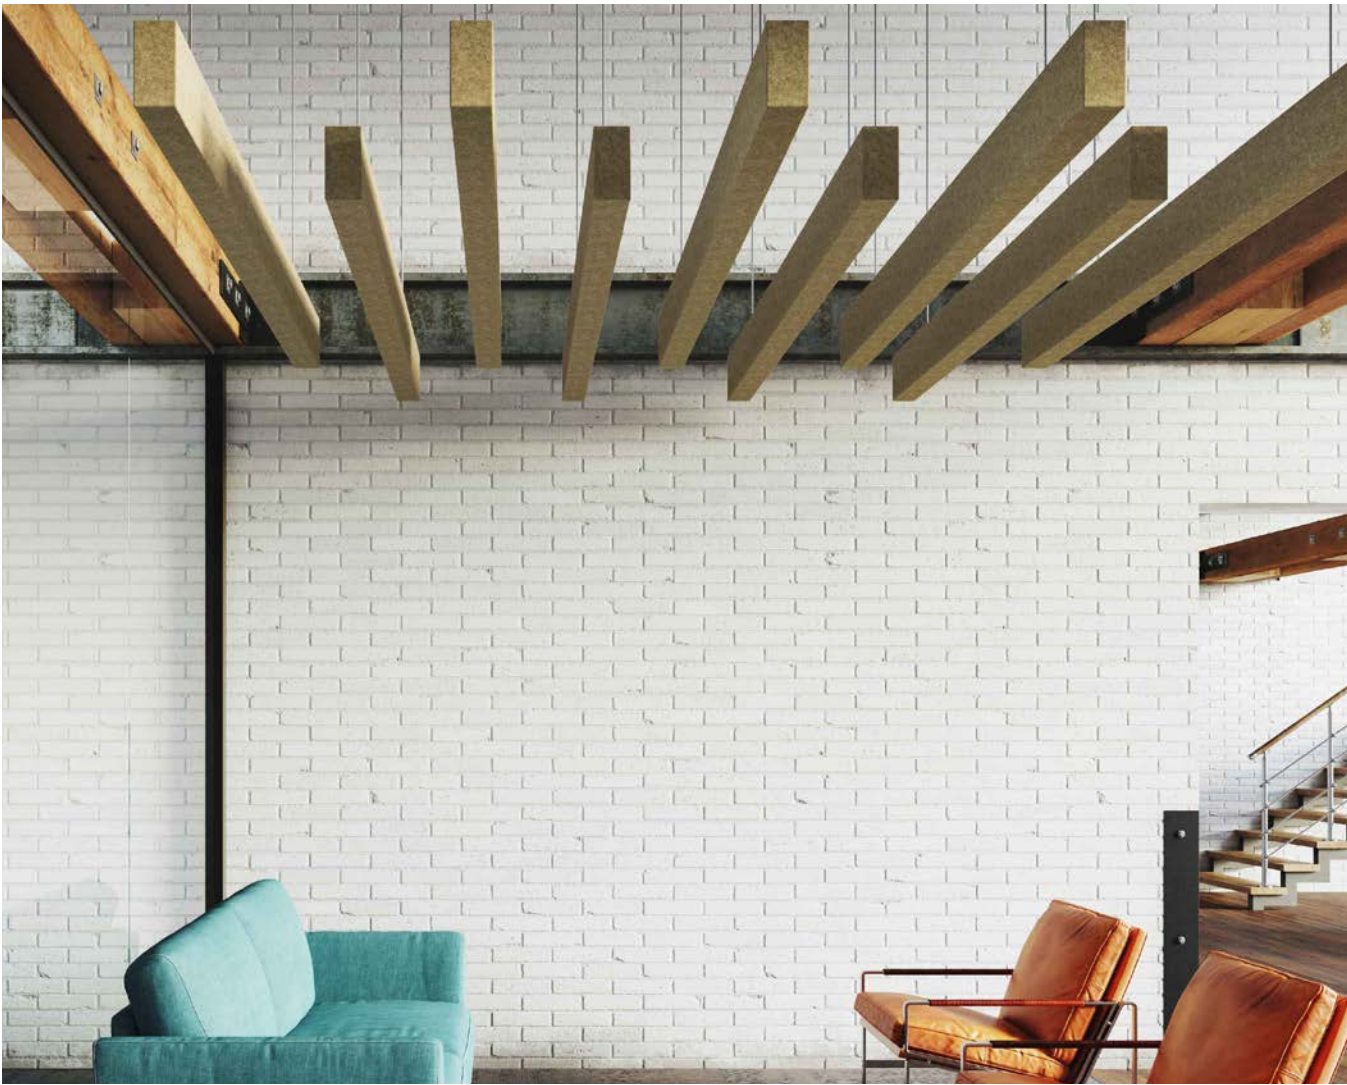

JOIST

MINIMALIST DESIGN MEETS ACOUSTIC PERFORMANCE

Joist provides a uniquely effective baffle design with a low-profile aesthetic, designed especially for spaces with low, hard ceilings where standard baffles or clouds aren't an option.

Introducing three new woodgrain finishes for a natural look. Also available in 20 standard colors and three standard dimensions:

- 7"Hx48"Lx2.75"D
- 7"Hx72"Lx2.75"D
- 7"Hx96"Lx2.75"D
- Typical spacing 6" to 18"
- Custom sizes available

Shown in Blue Sky

PRODUCT SPECIFICATIONS

SECTION

ELEVATION

Custom design and configuration options

INSTALLATION

Joist comes in 20 standard colors plus 10 woodgrains and textures.

TECHNICAL SPECIFICATIONS