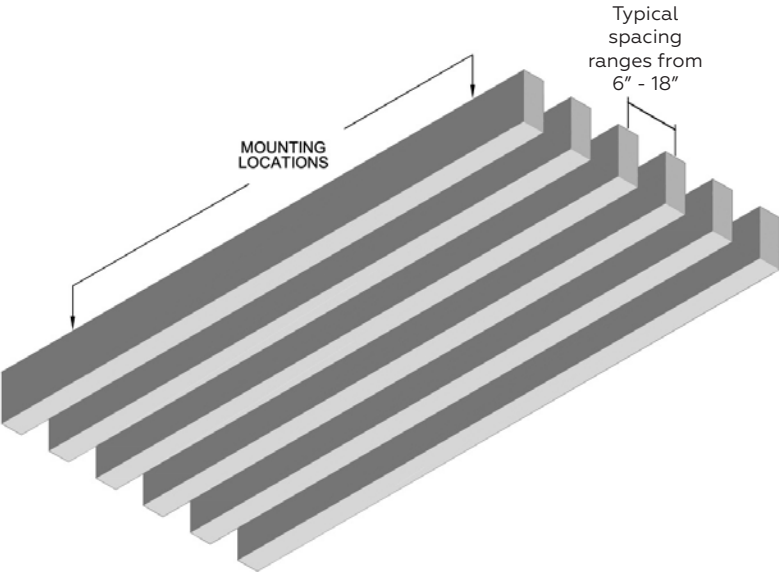

JOIST

MINIMALIST DESIGN MEETS ACOUSTIC PERFORMANCE

Joist provides a uniquely effective baffle design with a low-profile aesthetic, designed especially for spaces with low, hard ceilings where standard baffles or clouds aren't an option.

Introducing three new woodgrain finishes for a natural look. Also available in 20 standard colors and three standard dimensions:

- 7"Hx48"Lx2.75"D
- 7"Hx72"Lx2.75"D
- 7"Hx96"Lx2.75"D
- Typical spacing 6" to 18"
- Custom sizes available

Shown in Blue Sky

PRODUCT SPECIFICATIONS

SECTION

ELEVATION

Custom design and configuration options

INSTALLATION

Joist comes in 20 standard colors plus 10 woodgrains and textures.

TECHNICAL SPECIFICATIONS