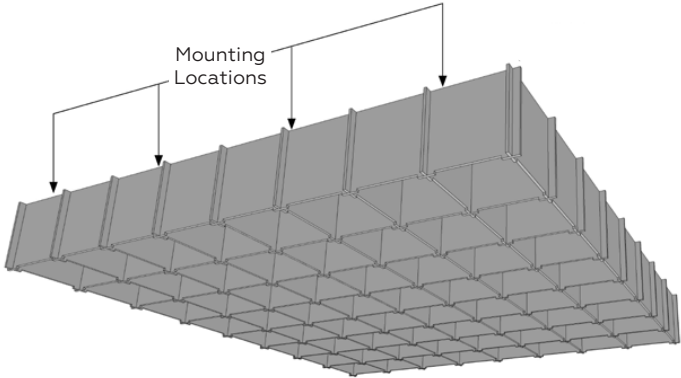

Standard dimensions

- 7'10"L x 7'10"x8"W
- Custom sizes welcomed!

PRODUCT SPECIFICATIONS

PROFILE

INSTALLATION

Grille comes in 20 standard colors.

TECHNICAL SPECIFICATIONS

Absorption