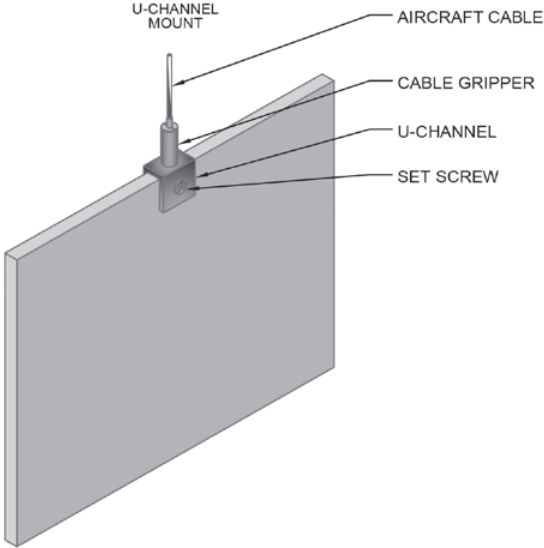

Standard dimensions

- 7'10"L x 7'10"x8"W
- Custom sizes welcomed!

PRODUCT SPECIFICATIONS

PROFILE

INSTALLATION

Grille comes in 20 standard colors.

TECHNICAL SPECIFICATIONS

Absorption