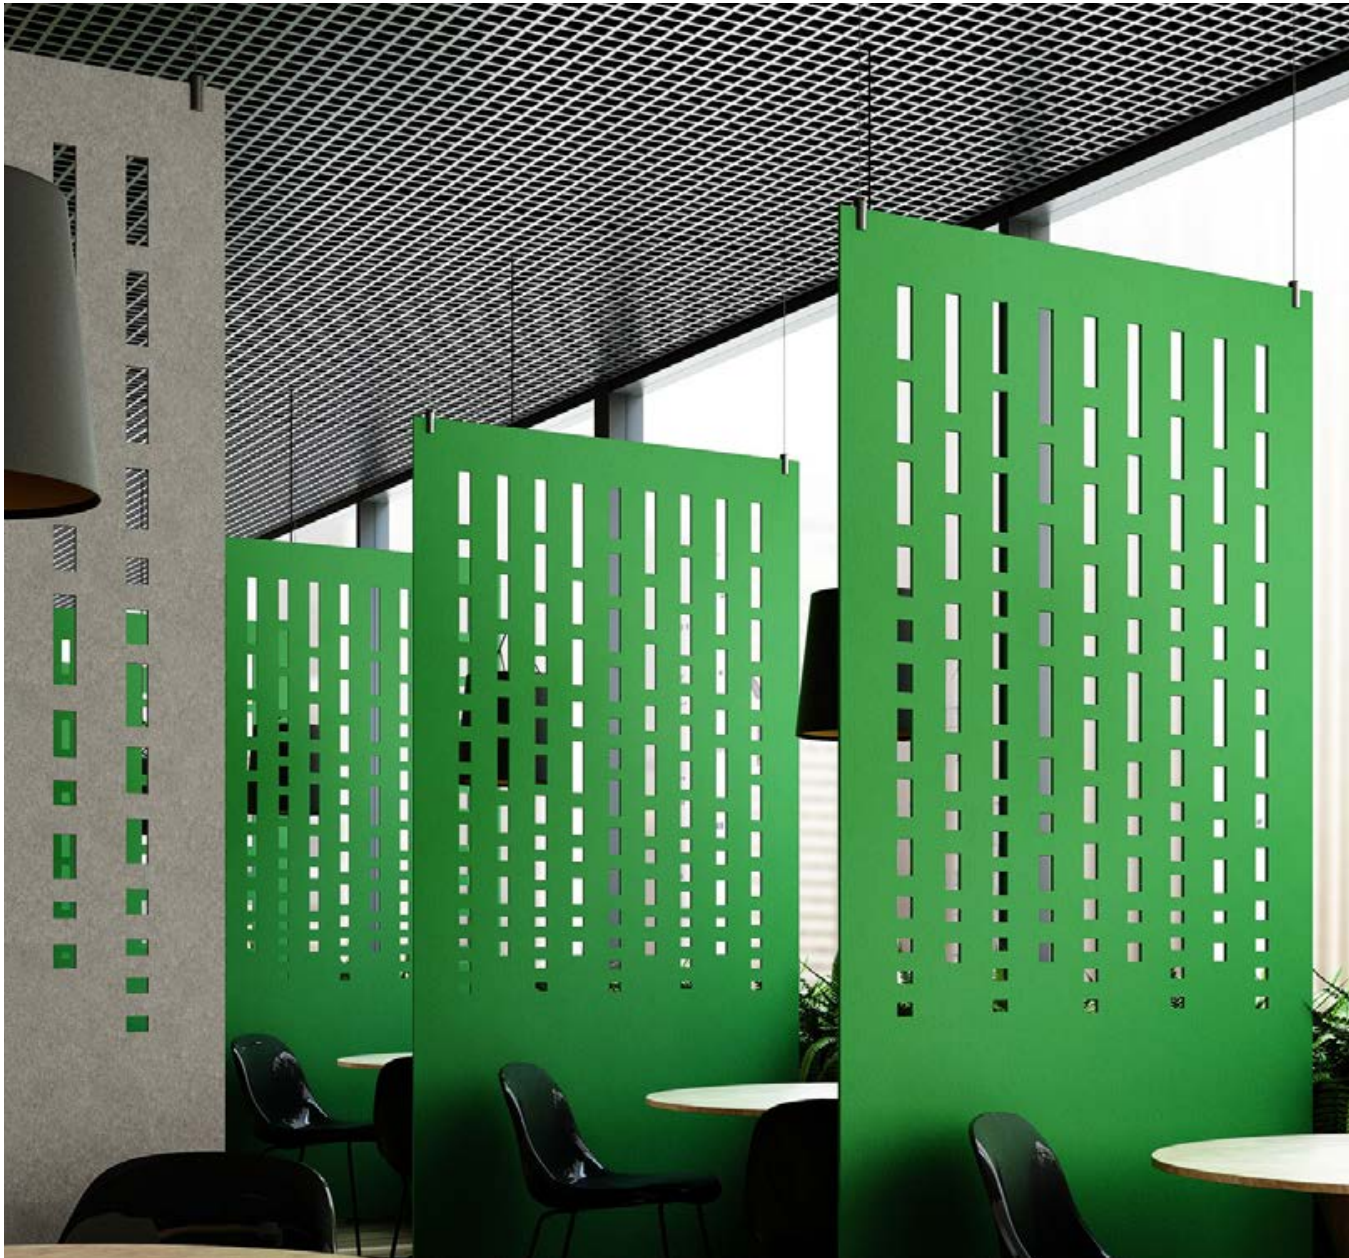

ADDO

MINIMALIST DESIGN MEETS ACOUSTIC PERFORMANCE

Addo dividers beautifully add visual and acoustic privacy, as well as color, energy and branding.

Available in 20 colors and one standard dimension:

- 92"Hx46"L
- Custom sizes available.

PRODUCT SPECIFICATIONS

- Choose from 20 available colors
- Designs that will enhance your workspace
- Make your open office look good
- Improve the acoustic environment
- Easy to install

Custom design and configuration options