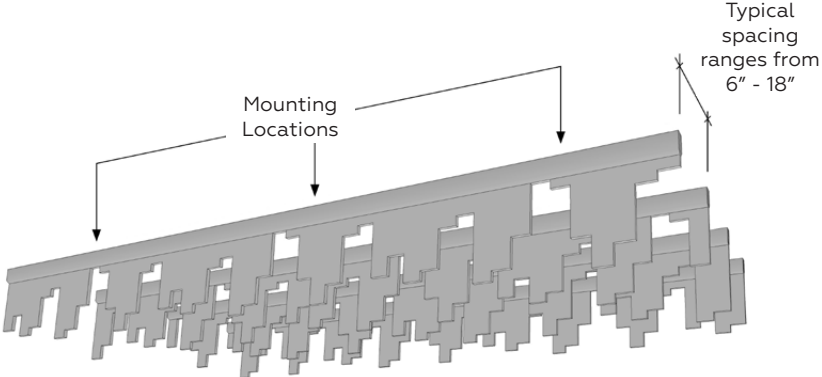

Available in 20 colors and six standard dimensions:

- 8"Hx48"L
- 8"Hx72"L
- 8"Hx96"L
- 12"Hx48"L
- 12"Hx72"L
- 12"Hx96"L
- Typical spacing 6" to 18"
- Custom sizes available.

PRODUCT SPECIFICATIONS

PROFILE

U-Channel/Magnet Lock Mount

ELEVATION

Custom design and configuration options

Acoustic panel detail

INSTALLATION

Skyline comes in 20 standard colors.

TECHNICAL SPECIFICATIONS

Absorption