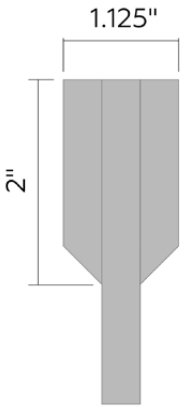

PRODUCT SPECIFICATIONS

PROFILE

U-Channel/Magnet Lock Mount