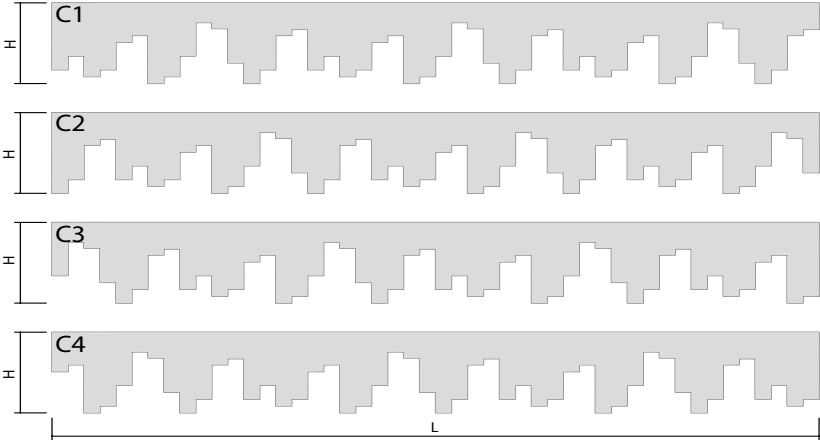

PRODUCT SPECIFICATIONS

PROFILE

U-Channel/Magnet Lock Mount

ELEVATION

Custom design and configuration options

Acoustic panel detail

INSTALLATION