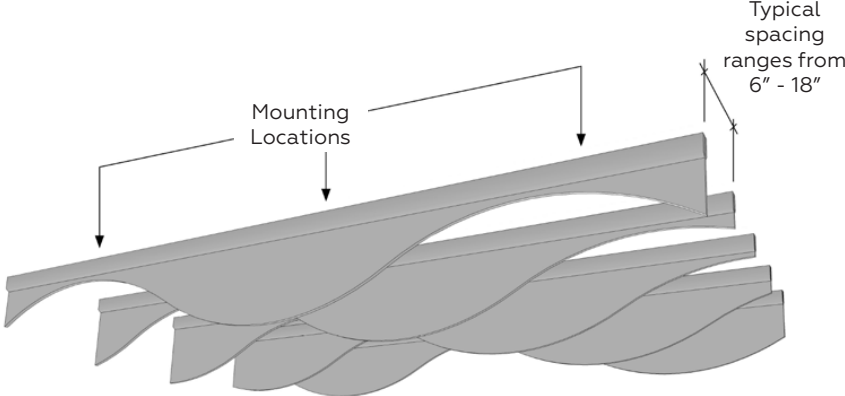

Available in 20 colors and six standard dimensions:

- 8"Hx48"L
- 8"Hx72"L
- 8"Hx96"L
- 12"Hx48"L
- 12"Hx72"L
- 12"Hx96"L
- Typical spacing 6" to 18"
- Custom sizes available.

PRODUCT SPECIFICATIONS

PROFILE

U-Channel/Magnet Lock Mount

Custom design and configuration options

Acoustic panel detail

ELEVATION

INSTALLATION

Londe comes in 20 standard colors.

TECHNICAL SPECIFICATIONS

Absorption