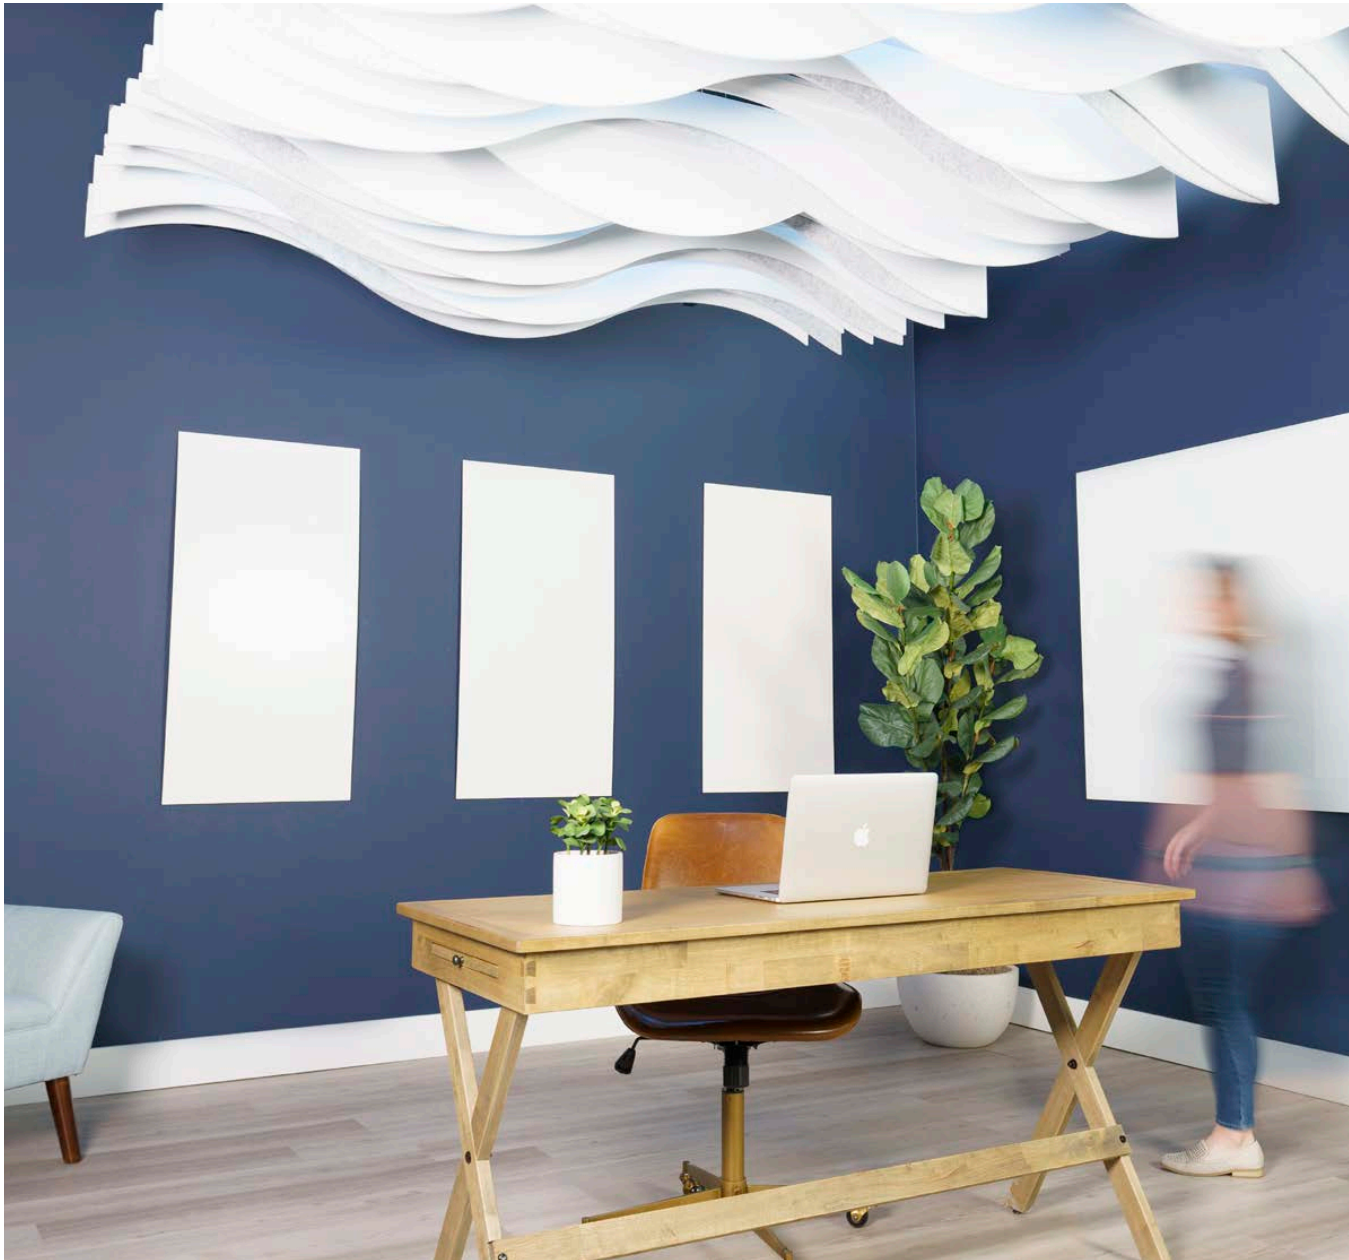

LONDE

MINIMALIST DESIGN MEETS ACOUSTIC PERFORMANCE

Londe beautifully breaks up the straight lines of most open ceilings, adding movement and color that improves both the aesthetics and acoustics of your space!

Available in 20 colors and six standard dimensions:

- 8"Hx48"L
- 8"Hx72"L
- 8"Hx96"L
- 12"Hx48"L
- 12"Hx72"L
- 12"Hx96"L
- Typical spacing 6" to 18"
- Custom sizes available.

PRODUCT SPECIFICATIONS

PROFILE

U-Channel/Magnet Lock Mount

Custom design and configuration options

Acoustic panel detail

ELEVATION

INSTALLATION

Londe comes in 20 standard colors.

TECHNICAL SPECIFICATIONS

Absorption