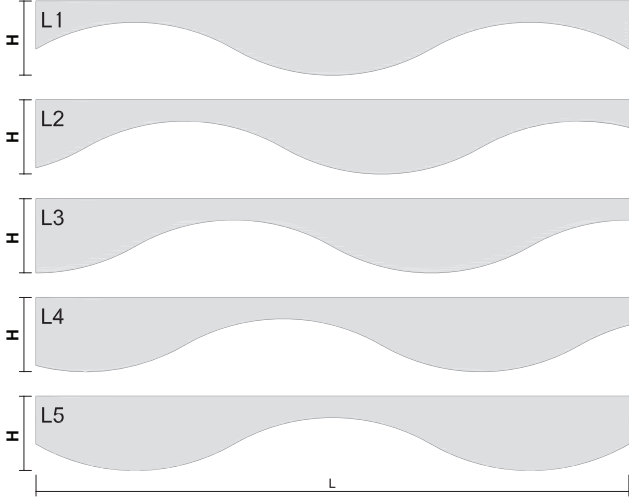

Available in 20 colors and six standard dimensions:

- 8"Hx48"L
- 8"Hx72"L
- 8"Hx96"L
- 12"Hx48"L
- 12"Hx72"L
- 12"Hx96"L
- Typical spacing 6" to 18"
- Custom sizes available.

PRODUCT SPECIFICATIONS

PROFILE

U-Channel/Magnet Lock Mount

Custom design and configuration options

Acoustic panel detail

ELEVATION

INSTALLATION

Londe comes in 20 standard colors.

TECHNICAL SPECIFICATIONS

Absorption