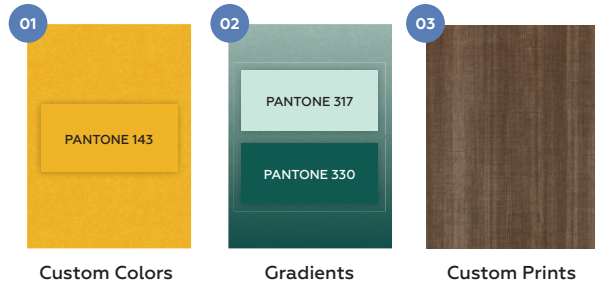

SHADES by MPS™

Your design world revolves around color, so don't be limited by standard colors and outdated palettes. SHADES offers Pantone options, full-color prints, and unique gradients. Flat or Heathered? Your choice.

*Some limitations apply. Consult your MPS acoustics expert to discuss your project.