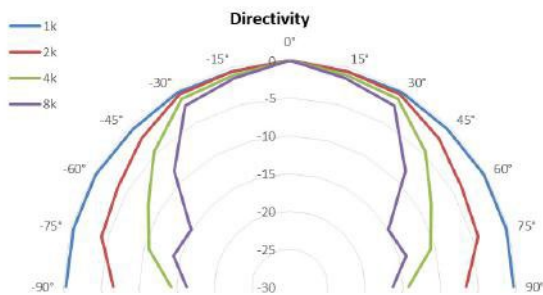

VA-DIRECT

VoiceArrest Speaker

The VA-DIRECT is a 25-volt system loudspeaker designed to generate the optimum masking sound for a variety of ceiling conditions. The design is ideal as a direct-field speaker, such as in open structure ceiling configurations.

Specifications	
Power	10 W
Line Voltage	25 V
Sensitivity	91 dB
Enclosure Material	Fireproof ABS plastic
Frequency Response	100 Hz to 10 kHz
Connectors	4mm (5/32") Screw terminals
Driver	13 cm (5") full range
Color	Black or White
Weight	1.6 kg (3.5 lbs)
Shipping Weight	1.8 kg (4 lbs)
Box Dimensions	18 x 18 x 29 cm (7 x 7 x 11½")

*Tap speaker to 2W@25V