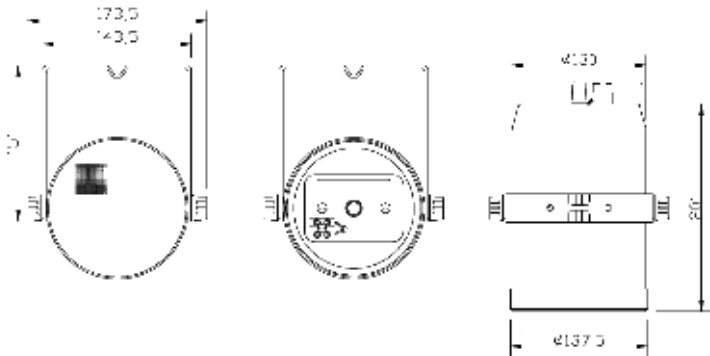

## VoiceArrest Speaker

The VA-DIRECT is a 25-volt system loudspeaker designed to generate the optimum masking sound for a variety of ceiling conditions. The design is ideal as a direct-field speaker, such as in open structure ceiling configurations.

| Specifications     |                                |
|--------------------|--------------------------------|
| Power              | 10 W                           |
| Line Voltage       | 25 V                           |
| Sensitivity        | 91 dB                          |
| Enclosure Material | Fireproof ABS plastic          |
| Frequency Response | 100 Hz to 10 kHz               |
| Connectors         | 4mm (5/32") Screw terminals    |
| Driver             | 13 cm (5") full range          |
| Color              | Black or White                 |
| Weight             | 1.6 kg (3.5 lbs)               |
| Shipping Weight    | 1.8 kg (4 lbs)                 |
| Box Dimensions     | 18 x 18 x 29 cm (7 x 7 x 11½") |