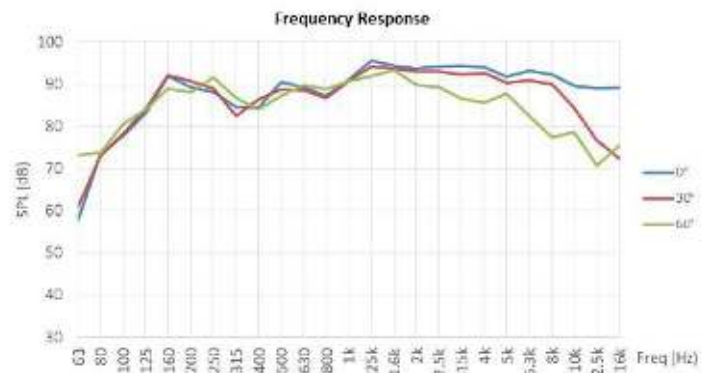

VA-DIRECT

VoiceArrest Speaker

The VA-DIRECT is a 25-volt system loudspeaker designed to generate the optimum masking sound for a variety of ceiling conditions. The design is ideal as a direct-field speaker, such as in open structure ceiling configurations.

Specifications	
Power	10 W
Line Voltage	25 V
Sensitivity	91 dB
Enclosure Material	Fireproof ABS plastic
Frequency Response	100 Hz to 10 kHz
Connectors	4mm (5/32") Screw terminals
Driver	13 cm (5") full range
Color	Black or White
Weight	1.6 kg (3.5 lbs)
Shipping Weight	1.8 kg (4 lbs)
Box Dimensions	18 x 18 x 29 cm (7 x 7 x 11½")

*Tap speaker to 2W@25V