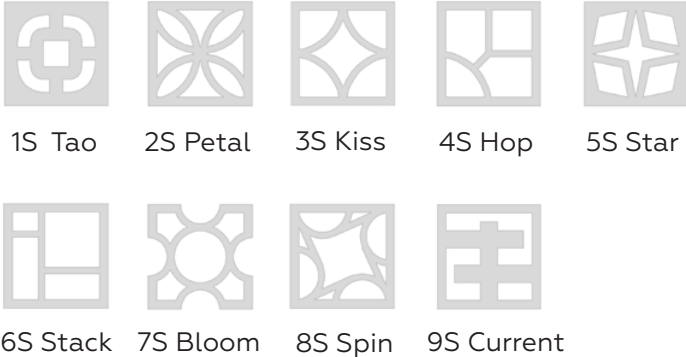

- Available in 18 unique designs and 20 standard colors
- 2 standard layouts and sizes: 8", 12" squares and 8"x16", 12"x24" rectangles.
- Custom sizes and designs available. Mix and match designs, sizes, and colors to customize your Rumur wall.

PRODUCT SPECIFICATIONS

- Ideal for new construction or an easy update to improve the aesthetic of an existing office
- Choose from 20 standard colors
- Designs that will enhance your workspace
- Make your open office look good and improve the acoustic environment
- Easy to install on any surface, including unfinished walls

Acoustic panel detail

DESIGNS

Square

Rectangle

MPS offers unlimited custom color matching, plus a range of standard colors and textures. Let us match your PMS spec!

		
24 SNOW	43 IVORY	07 SAND
		
03 MARBLE	11 LEMON	06 ORANGE
		
25 CHERRY	13 WINE	12 AVOCADO
		
46 GREEN APPLE	15 EVERGREEN	26 GRAPE
		
05 BLUE SKY	01 BLUEBERRY	39 EARTH
		
18 GRANITE	02 MOSS	33 SLATE
		
04 GRAPHITE	09 ONYX	