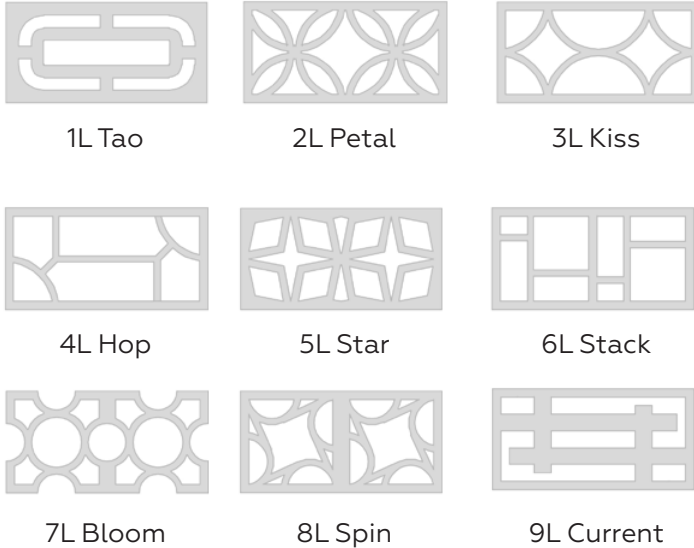

- Available in 18 unique designs and 20 standard colors
- 2 standard layouts and sizes: 8", 12" squares and 8"x16", 12"x24" rectangles.
- Custom sizes and designs available. Mix and match designs, sizes, and colors to customize your Rumur wall.

Acoustic panel detail

DESIGNS

Square

Rectangle

MPS offers unlimited custom color matching, plus a range of standard colors and textures. Let us match your PMS spec!

		
24 SNOW	43 IVORY	07 SAND
		
03 MARBLE	11 LEMON	06 ORANGE
		
25 CHERRY	13 WINE	12 AVOCADO
		
46 GREEN APPLE	15 EVERGREEN	26 GRAPE
		
05 BLUE SKY	01 BLUEBERRY	39 EARTH
		
18 GRANITE	02 MOSS	33 SLATE
		
04 GRAPHITE	09 ONYX	