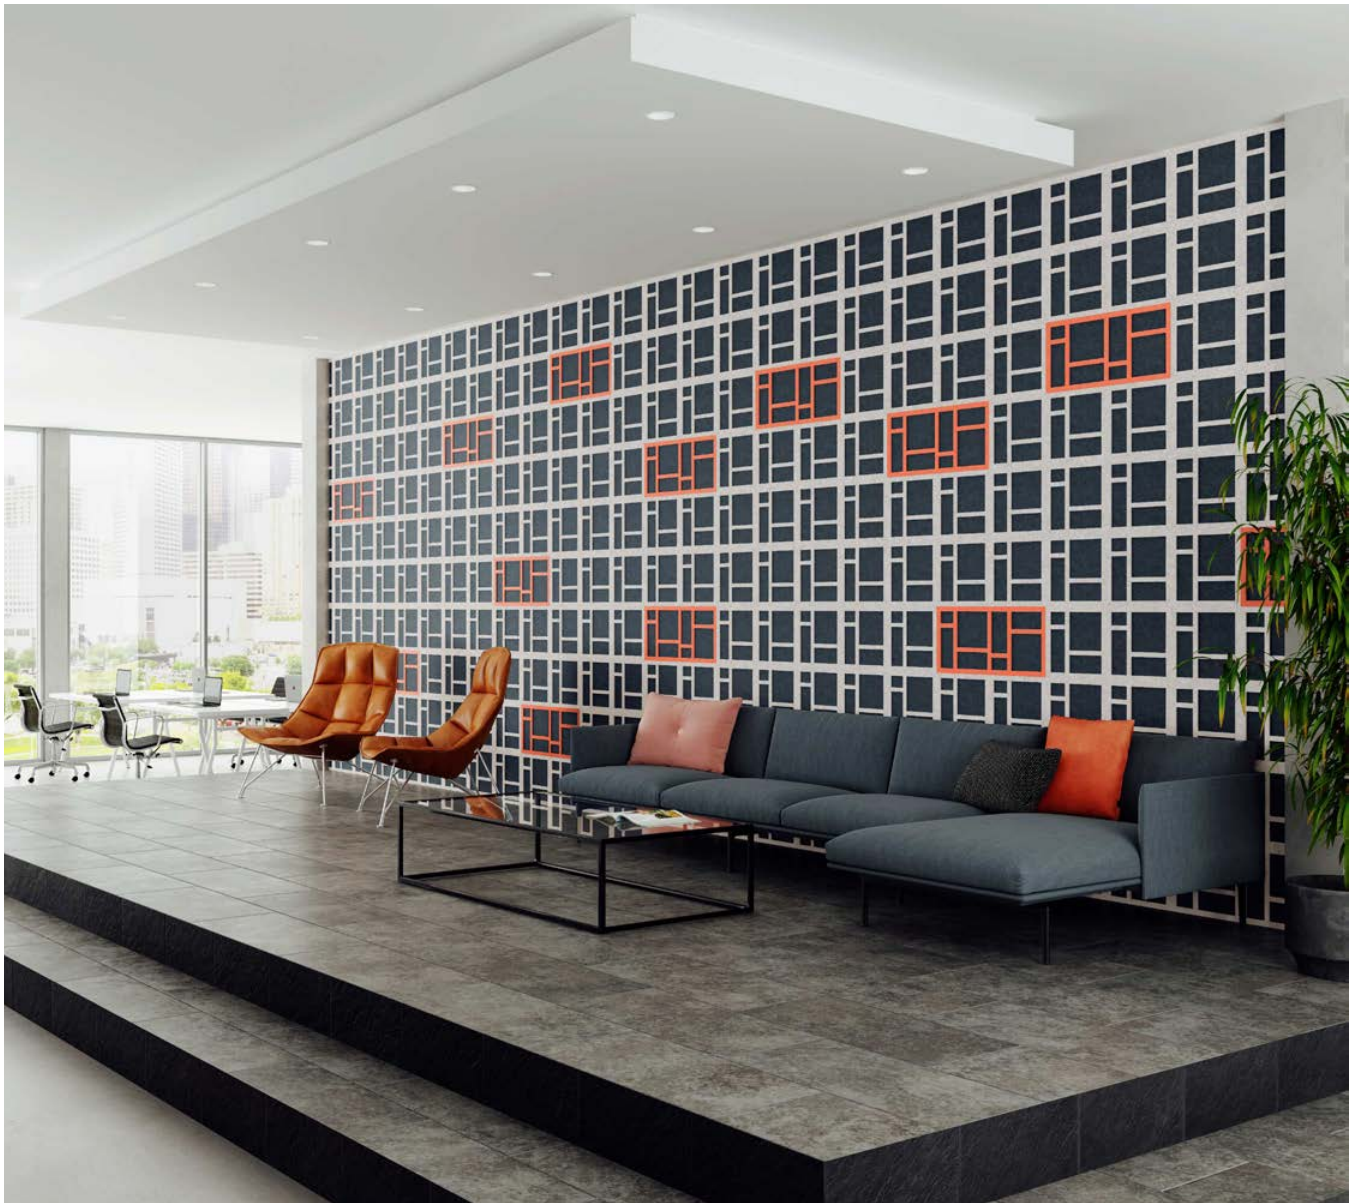

RUMUR

PATENT PENDING

PICK A PATTERN TO DRESS UP YOUR WALL

Rumur acoustic panels are flat wall-mounted geometric shapes that provide beautiful inspirational energy, reflecting the colors of the workspace, while providing significant sound absorbing benefits.

- Available in 18 unique designs and 20 standard colors
- 2 standard layouts and sizes: 8", 12" squares and 8"x16", 12"x24" rectangles.
- Custom sizes and designs available. Mix and match designs, sizes, and colors to customize your Rumur wall.

PRODUCT SPECIFICATIONS

- Ideal for new construction or an easy update to improve the aesthetic of an existing office
- Choose from 20 standard colors
- Designs that will enhance your workspace
- Make your open office look good and improve the acoustic environment
- Easy to install on any surface, including unfinished walls

Acoustic panel detail

DESIGNS

Square

Rectangle

MPS offers unlimited custom color matching, plus a range of standard colors and textures. Let us match your PMS spec!

		
24 SNOW	43 IVORY	07 SAND
		
03 MARBLE	11 LEMON	06 ORANGE
		
25 CHERRY	13 WINE	12 AVOCADO
		
46 GREEN APPLE	15 EVERGREEN	26 GRAPE
		
05 BLUE SKY	01 BLUEBERRY	39 EARTH
		
18 GRANITE	02 MOSS	33 SLATE
		
04 GRAPHITE	09 ONYX	